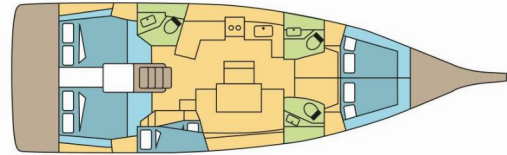

# OCEANIS 46.1

CHRISTINA L

The Sailing yacht Oceanis 46.1 „CHRISTINA L“, built in 2020, is moored in Lefkas, D-Marin, Lefkas - Greece. The yacht has 5 cabins, can accomodate 10 persons and has 3 toilets/showers.