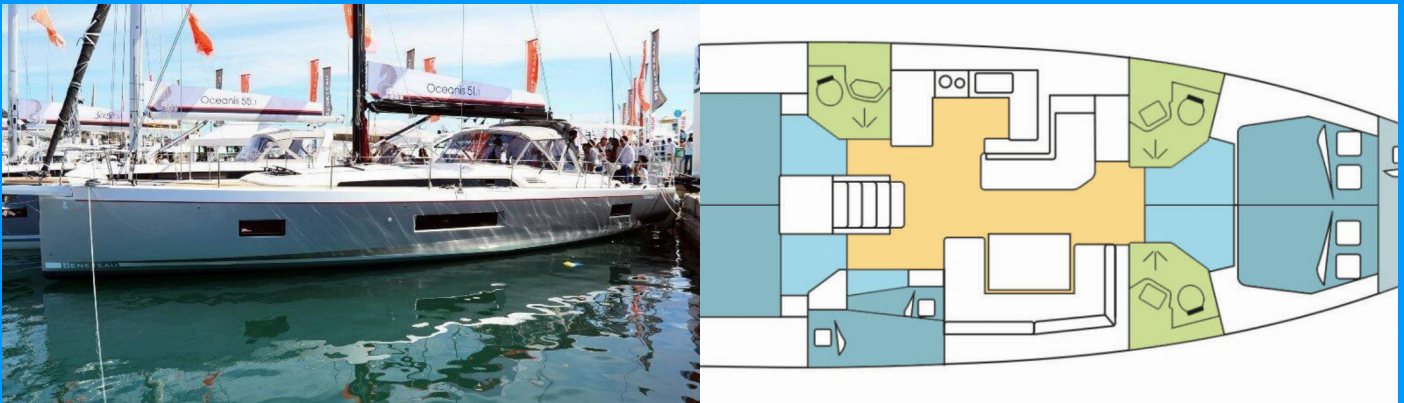

# OCEANIS 51.1

ISILDUR

The Sailing yacht Oceanis 51.1 „ISILDUR“, built in 2020, is moored in Fethiye, Yacht Classic Hotel Marina, - Turkey. The yacht has 5 + 1 cabins, can accommodate 10 + 2 + 1 persons and has 4 toilets/showers.

**ISILDUR**

Production Year

**2020**

Length

**15.94 m**

Cabins

**5 + 1**

Berths

## STANDARD YACHT EQUIPMENT

Comfort

Cockpit cushions

Deck

Bimini top, Cockpit table, Cockpit/stern, outside shower, Dinghy, Electric anchor windlass, Outboard engine, Sprayhood, Swimming ladder

Entertainment