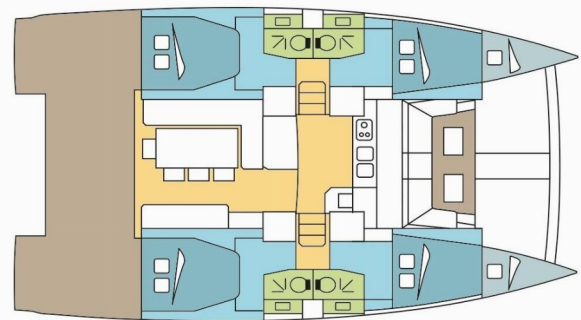

BALI 4.1

GALADRIEL

The Catamaran Bali 4.1 „GALADRIEL“, built in 2020, is moored in Lefkas, D-Marin, Lefkas - Greece. The yacht has 4 + 2 cabins, can accommodate 8 + 2 + 2 persons and has 4 toilets/showers.

GALADRIEL

Production Year

2020

Length

12.35 m

Cabins

4 + 2

Berths

Deck

Bimini top (over flybridge), Cockpit table (+ 2 in forward cockpit), Cockpit/stern, outside shower, Davit, Dinghy, Electric anchor windlass, Outboard engine, Swimming ladder

Entertainment

Fusion radio (with bluetooth), Outdoor speakers