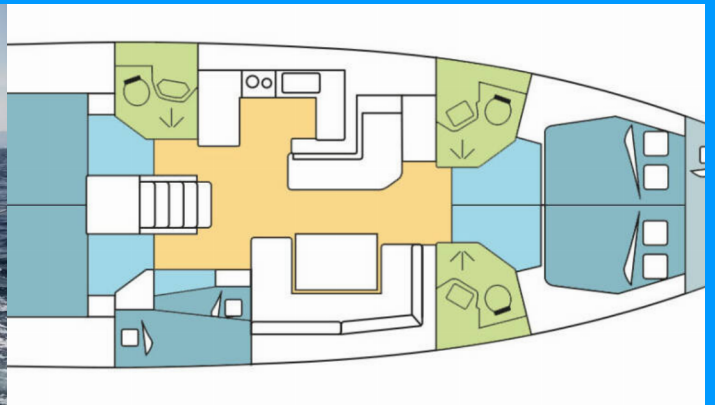

OCEANIS 51.1

IRMO

The Sailing yacht Oceanis 51.1 „IRMO“, built in 2020, is moored in Athens, Alimos marina, - Greece. The yacht has 5 + 1 cabins, can accommodate 10 + 2 + 1 persons and has 3 + 1 toilets/showers.

IRMO

Production Year

2020

Length

15.94 m

Cabins

5 + 1

Berths

Deck

Bimini top, Cockpit table, Cockpit/stern, outside shower, Dinghy, Electric anchor windlass, Outboard engine, Sprayhood, Swimming ladder

Entertainment

Fusion radio, Outdoor speakers

Galley

Oven, Refrigerator, Stove