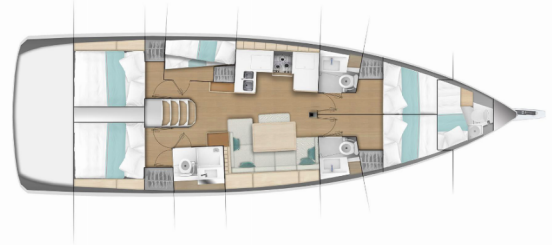

SUN ODYSSEY 490

Achilleas

The Sailing yacht Sun Odyssey 490 „Achilleas“, built in 2019, is moored in Athens, Alimos marina, - Greece. The yacht has 5 + 1 cabins, can accommodate 10 + 2 + 1 persons and has 3 + 1 toilets/showers.

Achilleas

Production Year

2019

Length

14.42 m

Cabins

5 + 1

Berths

10 + 2 + 1

Max. Passengers

12

Head/Shower

3 + 1

STANDARD YACHT EQUIPMENT

Deck

Bimini top, Electric anchor windlass, Sprayhood