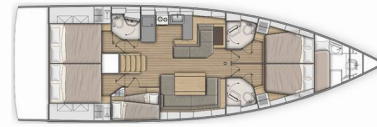

OCEANIS 51.1

Elise

The Sailing yacht Oceanis 51.1 „Elise“, built in 2020, is moored in Paros, - Greece. The yacht has 5 + 1 cabins, can accomodate 10 + 2 + 1 persons and has 3 toilets/showers.

YACHT SPECIFICATIONS