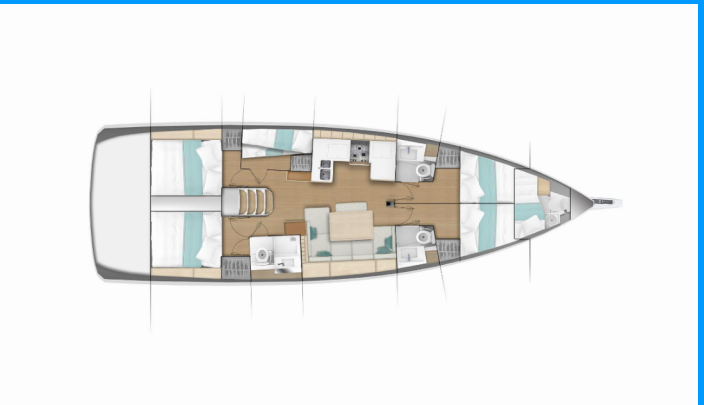

SUN ODYSSEY 490

Anna Smile

The Sailing yacht Sun Odyssey 490 „Anna Smile“, built in 2020, is moored in Rhodes New Marina, - Greece. The yacht has 5 + 1 cabins, can accommodate 10 + 1 + 1 persons and has 3 + 1 toilets/showers.

Anna Smile

Production Year

2020

Length

14.42 m

Cabins

5 + 1

Berths

10 + 1 + 1

Max. Passengers

12

Head/Shower

3 + 1

STANDARD YACHT EQUIPMENT

Deck

Bimini top, Electric anchor windlass, Sprayhood