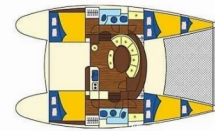

LAGOON 380

Butterfly

The Catamaran Lagoon 380 „Butterfly“, built in 2019, is moored in Paros, - Greece. The yacht has 4 + 2 cabins, can accommodate 8 + 2 persons and has 2 toilets/showers.

YACHT SPECIFICATIONS