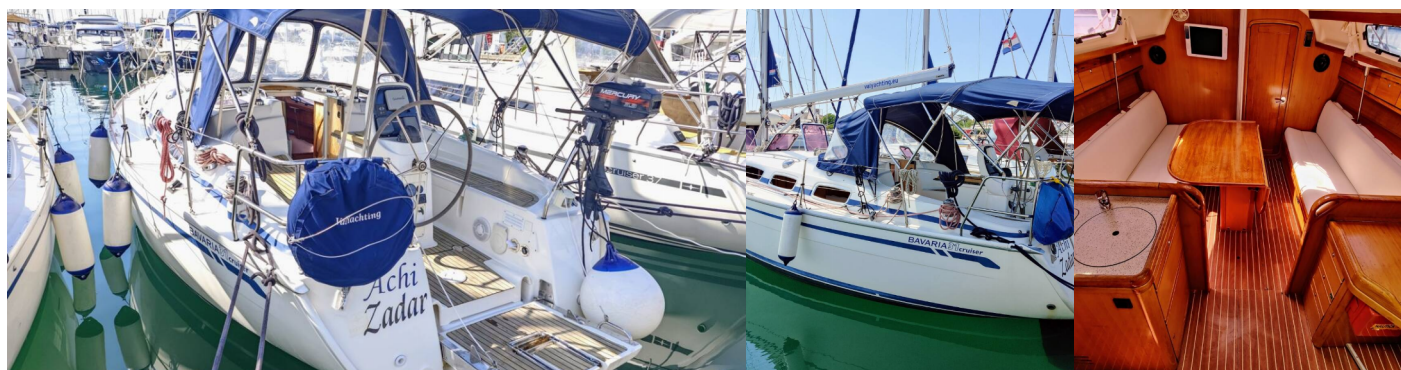

PRICE / WEEKS

05.12. - 12.12.2026

1.050 €

12.12. - 19.12.2026

1.050 €

19.12. - 26.12.2026

1.050 €

WEB

najachty.pl

PHONE

+48 882 071 532

E-MAIL

biuro@najachty.pl

NAJACHTY

ul. Pi. Świętej Małgorzaty 1-2/42B, 58-100, Świdnica, Poland