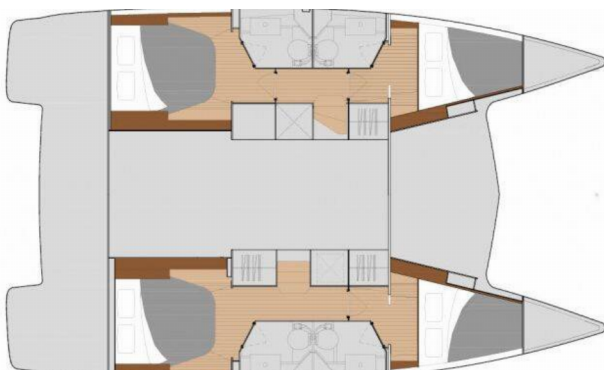

PRICE / WEEKS

02.01. - 09.01.2027 2.430 € ~~2.700 €~~	09.01. - 16.01.2027 2.430 € ~~2.700 €~~	16.01. - 23.01.2027 2.430 € ~~2.700 €~~	23.01. - 30.01.2027 2.430 € ~~2.700 €~~
30.01. - 06.02.2027 2.430 € ~~2.700 €~~	06.02. - 13.02.2027 2.430 € ~~2.700 €~~	13.02. - 20.02.2027 2.430 € ~~2.700 €~~	20.02. - 27.02.2027 2.430 € ~~2.700 €~~
27.02. - 06.03.2027 2.430 € ~~2.700 €~~	06.03. - 13.03.2027 2.430 € ~~2.700 €~~	13.03. - 20.03.2027 2.430 € ~~2.700 €~~	20.03. - 27.03.2027 2.430 € ~~2.700 €~~
27.03. - 03.04.2027 2.430 € ~~2.700 €~~	03.04. - 10.04.2027 2.430 € ~~2.700 €~~	10.04. - 17.04.2027 2.430 € ~~2.700 €~~	17.04. - 24.04.2027 2.430 € ~~2.700 €~~
24.04. - 01.05.2027 2.430 € ~~2.700 €~~	01.05. - 08.05.2027 3.150 € ~~3.500 €~~	08.05. - 15.05.2027 3.150 € ~~3.500 €~~	15.05. - 22.05.2027 3.150 € ~~3.500 €~~
22.05. - 29.05.2027 4.140 € ~~4.600 €~~	29.05. - 05.06.2027 4.680 € ~~5.200 €~~	05.06. - 12.06.2027 5.130 € ~~5.700 €~~	12.06. - 19.06.2027 5.310 € ~~5.900 €~~
19.06. - 26.06.2027 6.120 € ~~6.800 €~~	26.06. - 03.07.2027 6.120 € ~~6.800 €~~		

WEB

najachty.pl

PHONE

+48 882 071 532

E-MAIL

biuro@najachty.pl

NAJACHTY

ul. Pi. Świętej Małgorzaty 1-2/42B, 58-100, Świdnica, Poland