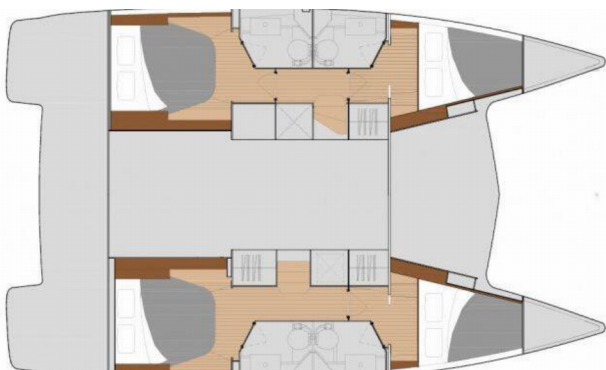

PRICE / WEEKS

16.05. - 23.05.2026 Booked	23.05. - 30.05.2026 2.990 € ~~4.600 €~~	30.05. - 06.06.2026 3.380 € ~~5.200 €~~	06.06. - 13.06.2026 Booked
13.06. - 20.06.2026 Booked	20.06. - 27.06.2026 Booked	27.06. - 04.07.2026 Booked	04.07. - 11.07.2026 On option
11.07. - 18.07.2026 Booked	18.07. - 25.07.2026 5.760 € ~~7.200 €~~	25.07. - 01.08.2026 5.760 € ~~7.200 €~~	01.08. - 08.08.2026 6.640 € ~~8.300 €~~
08.08. - 15.08.2026 6.640 € ~~8.300 €~~	15.08. - 22.08.2026 6.640 € ~~8.300 €~~	22.08. - 29.08.2026 5.760 € ~~7.200 €~~	29.08. - 05.09.2026 5.760 € ~~7.200 €~~
05.09. - 12.09.2026 5.760 € ~~7.200 €~~	12.09. - 19.09.2026 Booked	19.09. - 26.09.2026 5.280 € ~~6.600 €~~	26.09. - 03.10.2026 Booked
03.10. - 10.10.2026 4.040 € ~~5.050 €~~	10.10. - 17.10.2026 4.230 € ~~4.700 €~~	17.10. - 24.10.2026 3.240 € ~~3.600 €~~	24.10. - 31.10.2026 3.240 € ~~3.600 €~~
31.10. - 07.11.2026 3.240 € ~~3.600 €~~	07.11. - 14.11.2026 3.240 € ~~3.600 €~~	14.11. - 21.11.2026 3.240 € ~~3.600 €~~	21.11. - 31.12.2026 Booked

WEB

najachty.pl

PHONE

+48 882 071 532

E-MAIL

biuro@najachty.pl

NAJACHTY

ul. Pi. Świętej Małgorzaty 1-2/42B, 58-100, Świdnica, Poland