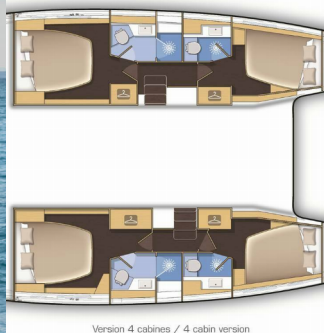

PRICE / WEEKS

25.04. - 02.05.2026 3.150 € ~~4.500 €~~	02.05. - 09.05.2026 Booked	09.05. - 16.05.2026 Booked	16.05. - 23.05.2026 Booked
23.05. - 30.05.2026 Booked	30.05. - 06.06.2026 Booked	06.06. - 13.06.2026 6.460 € ~~7.600 €~~	13.06. - 20.06.2026 Booked
20.06. - 27.06.2026 Booked	27.06. - 04.07.2026 Booked	04.07. - 11.07.2026 Booked	11.07. - 18.07.2026 Booked
18.07. - 25.07.2026 7.480 € ~~8.800 €~~	25.07. - 01.08.2026 Booked	01.08. - 08.08.2026 Booked	08.08. - 15.08.2026 8.925 € ~~10.500 €~~
15.08. - 29.08.2026 Booked	29.08. - 05.09.2026 7.740 € ~~8.600 €~~	05.09. - 12.09.2026 Booked	12.09. - 19.09.2026 7.290 € ~~8.100 €~~
19.09. - 26.09.2026 Booked	26.09. - 03.10.2026 6.030 € ~~6.700 €~~	03.10. - 10.10.2026 5.760 € ~~6.400 €~~	10.10. - 17.10.2026 5.310 € ~~5.900 €~~
17.10. - 24.10.2026 4.050 € ~~4.500 €~~	24.10. - 31.10.2026 4.050 € ~~4.500 €~~	31.10. - 07.11.2026 4.050 € ~~4.500 €~~	

WEB

najachty.pl

PHONE

+48 882 071 532

E-MAIL

biuro@najachty.pl

NAJACHTY

ul. Pi. Świętej Małgorzaty 1-2/42B, 58-100, Świdnica, Poland