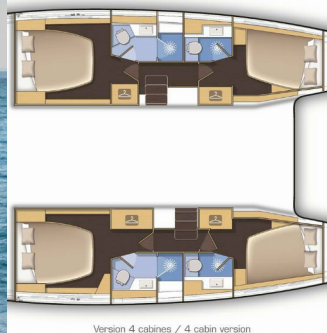

PRICE / WEEKS

07.11. - 14.11.2026

4.050 € ~~4.500 €~~

14.11. - 21.11.2026

4.050 € ~~4.500 €~~

21.11. - 31.12.2026

Booked

WEB

najachty.pl

PHONE

+48 882 071 532

E-MAIL

biuro@najachty.pl

NAJACHTY

ul. Pi. Świętej Małgorzaty 1-2/42B, 58-100, Świdnica, Poland