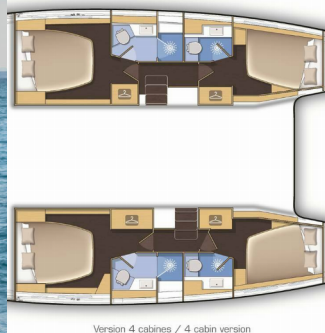

PRICE / WEEKS

16.05. - 23.05.2026 Booked	23.05. - 30.05.2026 Booked	30.05. - 06.06.2026 Booked	06.06. - 13.06.2026 6.080 € ~~7.600 €~~
13.06. - 20.06.2026 Booked	20.06. - 27.06.2026 Booked	27.06. - 04.07.2026 Booked	04.07. - 11.07.2026 Booked
11.07. - 18.07.2026 Booked	18.07. - 25.07.2026 7.480 € ~~8.800 €~~	25.07. - 01.08.2026 Booked	01.08. - 08.08.2026 Booked
08.08. - 15.08.2026 8.925 € ~~10.500 €~~	15.08. - 29.08.2026 Booked	29.08. - 05.09.2026 7.740 € ~~8.600 €~~	05.09. - 12.09.2026 Booked
12.09. - 19.09.2026 7.290 € ~~8.100 €~~	19.09. - 26.09.2026 Booked	26.09. - 03.10.2026 6.030 € ~~6.700 €~~	03.10. - 10.10.2026 5.760 € ~~6.400 €~~
10.10. - 17.10.2026 5.310 € ~~5.900 €~~	17.10. - 24.10.2026 4.050 € ~~4.500 €~~	24.10. - 31.10.2026 4.050 € ~~4.500 €~~	31.10. - 07.11.2026 4.050 € ~~4.500 €~~
07.11. - 14.11.2026 4.050 € ~~4.500 €~~	14.11. - 21.11.2026 4.050 € ~~4.500 €~~	21.11. - 31.12.2026 Booked	

WEB

najachty.pl

PHONE

+48 882 071 532

E-MAIL

biuro@najachty.pl

NAJACHTY

ul. Pi. Świętej Małgorzaty 1-2/42B, 58-100, Świdnica, Poland