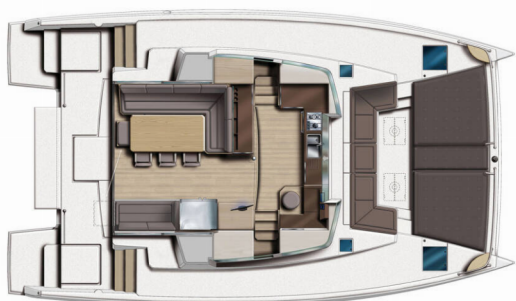

PRICE / WEEKS

16.05. - 23.05.2026 5.400 € ~~6.000 €~~	23.05. - 30.05.2026 7.065 € ~~7.850 €~~	30.05. - 06.06.2026 On option	06.06. - 13.06.2026 On option
13.06. - 20.06.2026 Booked	20.06. - 27.06.2026 Booked	27.06. - 04.07.2026 Booked	04.07. - 11.07.2026 Booked
11.07. - 18.07.2026 Booked	18.07. - 01.08.2026 Booked	01.08. - 08.08.2026 11.450 €	08.08. - 15.08.2026 11.450 €
15.08. - 22.08.2026 Booked	22.08. - 29.08.2026 On option	29.08. - 05.09.2026 9.250 €	05.09. - 19.09.2026 Booked
19.09. - 26.09.2026 Booked	26.09. - 03.10.2026 Booked	03.10. - 10.10.2026 5.400 € ~~6.000 €~~	10.10. - 17.10.2026 5.400 € ~~6.000 €~~
17.10. - 24.10.2026 4.320 € ~~4.800 €~~	24.10. - 31.10.2026 4.320 € ~~4.800 €~~	31.10. - 07.11.2026 4.320 € ~~4.800 €~~	07.11. - 14.11.2026 4.320 € ~~4.800 €~~
14.11. - 21.11.2026 4.320 € ~~4.800 €~~	22.11. - 31.12.2026 Booked		

WEB

najachty.pl

PHONE

+48 882 071 532

E-MAIL

biuro@najachty.pl

NAJACHTY

ul. Pi. Świętej Małgorzaty 1-2/42B, 58-100, Świdnica, Poland