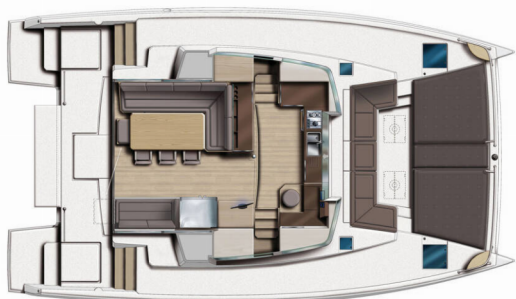

PRICE / WEEKS

02.01. - 09.01.2027 4.100 €	09.01. - 16.01.2027 4.100 €	16.01. - 23.01.2027 4.100 €	23.01. - 30.01.2027 4.100 €
30.01. - 06.02.2027 4.100 €	06.02. - 13.02.2027 4.100 €	13.02. - 20.02.2027 4.100 €	20.02. - 27.02.2027 4.100 €
27.02. - 06.03.2027 4.100 €	06.03. - 13.03.2027 4.100 €	13.03. - 20.03.2027 4.100 €	20.03. - 27.03.2027 4.100 €
27.03. - 03.04.2027 4.100 €	03.04. - 10.04.2027 4.100 €	10.04. - 17.04.2027 4.100 €	17.04. - 24.04.2027 4.100 €
24.04. - 01.05.2027 5.500 €	01.05. - 08.05.2027 6.000 €	08.05. - 15.05.2027 6.000 €	15.05. - 22.05.2027 6.000 €
22.05. - 29.05.2027 7.850 €	29.05. - 05.06.2027 7.850 €	05.06. - 12.06.2027 7.850 €	12.06. - 19.06.2027 7.850 €
19.06. - 26.06.2027 9.250 €	26.06. - 03.07.2027 9.250 €		

WEB

najachty.pl

PHONE

+48 882 071 532

E-MAIL

biuro@najachty.pl

NAJACHTY

ul. Pi. Świętej Małgorzaty 1-2/42B, 58-100, Świdnica, Poland