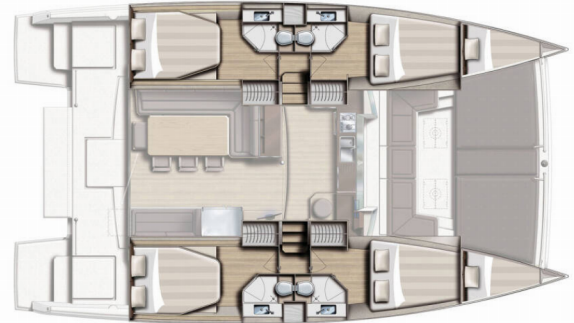

BALI 4.3

Annita

The Catamaran Bali 4.3 „Annita“, built in 2020, is moored in Preveza, Main Port, Preveza - Greece. The yacht has 4 + 2 cabins, can accommodate 8 + 2 persons and has 4 + 1 toilets/showers.

Annita

Production Year

2020

Length

13.20 m

Cabins

4 + 2

Berths

8 + 2

Head/Shower

4 + 1

STANDARD YACHT EQUIPMENT

Comfort

Cockpit cushions

Deck

Bimini top, Dinghy with outboard engine, Gangway, Sprayhood