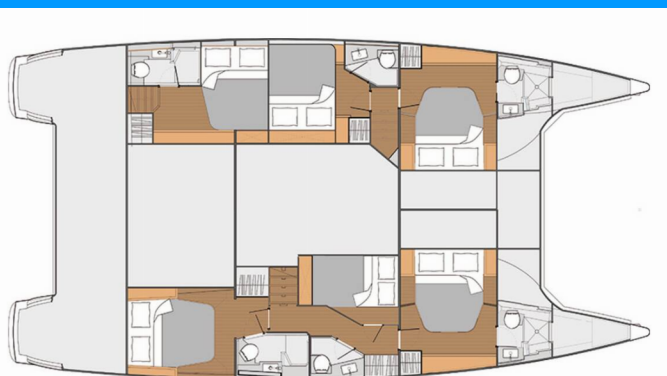

FONTAINE PAJOT SABA 50

Princess Aphrodite

The Catamaran Fontaine Pajot Saba 50 „Princess Aphrodite“, built in 2017, is moored in Trogir, Marina Trogir (ex.SCT), Trogir - Croatia. The yacht has 6 + 1 cabins, can accomodate 10 + 2 + 1 persons and has 6 toilets/showers.