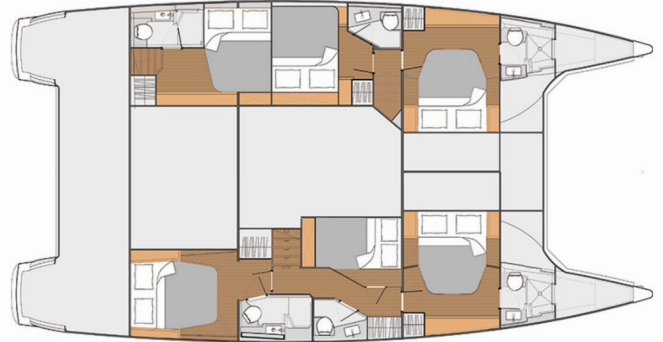

FONTAINE PAJOT SABA 50

Princess Aphrodite (crewed)

The Catamaran Fontaine Pajot Saba 50 „Princess Aphrodite (crewed)“, built in 2017, is moored in Trogir, Marina Trogir (ex.SCT), Trogir - Croatia. The yacht has 6 + 1 cabins, can accommodate 12 + 2 + 1 persons and has 6 toilets/showers.