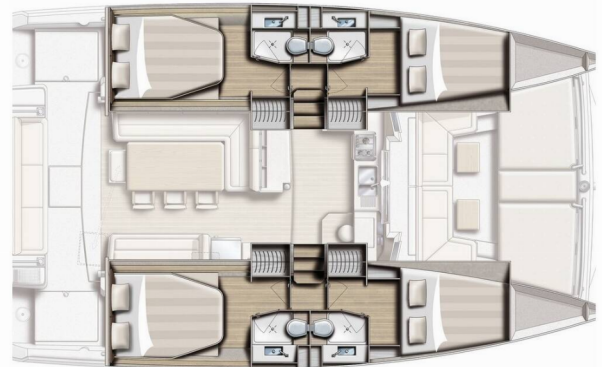

BALI 4.1

Kos 41.15

The Catamaran Bali 4.1 „Kos 41.15“, built in 2020, is moored in Lefkas, D-Marin, Lefkas - Greece. The yacht has 4 cabins, can accommodate 8 + 1 persons and has 4 + 1 toilets/showers.

YACHT SPECIFICATIONS

Production Year

2020

Length

12.35 m

Cabins

4

Berths

8 + 1

Max. Passengers

10

Head/Shower

4 + 1

STANDARD YACHT EQUIPMENT

Deck

Bimini top, Sprayhood

Entertainment