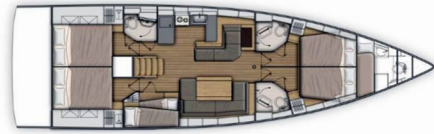

OCEANIS 51.1

Amallo

The Sailing yacht Oceanis 51.1 „Amallo“, built in 2020, is moored in Dubrovnik, Komolac, ACI Marina Dubrovnik, - Croatia. The yacht has 5 + 1 cabins, can accomodate 10 + 2 persons and has 4 toilets/showers.