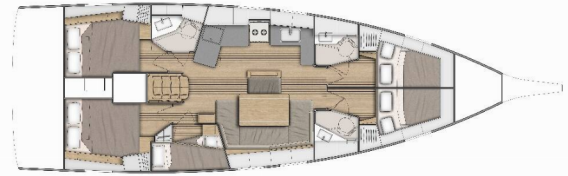

OCEANIS 46.1

Everest

The Sailing yacht Oceanis 46.1 „Everest“, built in 2021, is moored in Rogač (Šolta), - Croatia. The yacht has 5 cabins, can accommodate 10 persons and has 3 toilets/showers.

YACHT SPECIFICATIONS

Production Year

2021

Length

14.60 m

Cabins

5

Berths

10