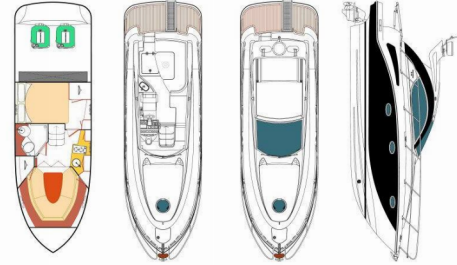

# PEARLSEA 31 HARD TOP

Aero

The Motor yacht Pearlsea 31 Hard Top „Aero“, built in 2023, is moored in Marina Baska Voda, - Croatia. The yacht has 2 cabins, can accommodate 4 + 2 persons and has 1 toilets/showers.

**Aero**

Production Year

**2023**

Length

**9.85 m**

Cabins

**2**

Berths

## STANDARD YACHT EQUIPMENT

Comfort

Bedlinen and towels, Sundeck cushions, Sunshades

Deck

Bathing platform, Bilge pump - Mechanic, Cockpit table, Cockpit/stern, outside shower, Electric anchor windlass, Fenders, Gangway, Hard Top Bimini, Pulpit seat, Swimming ladder, Teak deck