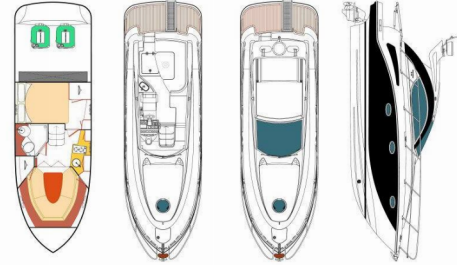

PEARLSEA 31 HARD TOP

Aero

The Motor yacht Pearlsea 31 Hard Top „Aero“, built in 2023, is moored in Marina Baska Voda, - Croatia. The yacht has 2 cabins, can accommodate 4 + 2 persons and has 1 toilets/showers.

YACHT SPECIFICATIONS

Charter Base

Marina Baska Voda, Croatia

Yacht ID

2993

Brand

Pearl Sea Yachts d.o.o.

Name

Aero

Production Year

2023

Length

9.85 m

Cabins

2

Berths

Deck

Bathing platform, Bilge pump - Mechanic, Cockpit table, Cockpit/stern, outside shower, Electric anchor windlass, Fenders, Gangway, Hard Top Bimini, Pulpit seat, Swimming ladder, Teak deck

Entertainment