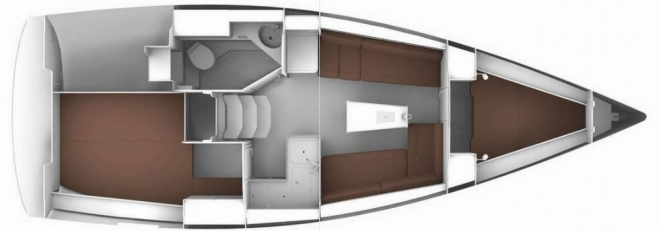

BAVARIA CRUISER 34

Maki I

The Sailing yacht Bavaria Cruiser 34 „Maki I“, built in 2020, is moored in Marina Tehnomont Veruda, Pula, Pula - Croatia.

The yacht has 2 cabins, can accomodate 4 + 2 persons and has 1 toilets/showers.

Maki I

Production Year

2020

Length

9.99 m

Cabins

2

Berths

4 + 2

Head/Shower

1

STANDARD YACHT EQUIPMENT

Deck

Bimini top, Cockpit/stern, outside shower, Dinghy, Electric anchor windlass, Sprayhood

Entertainment

CD player