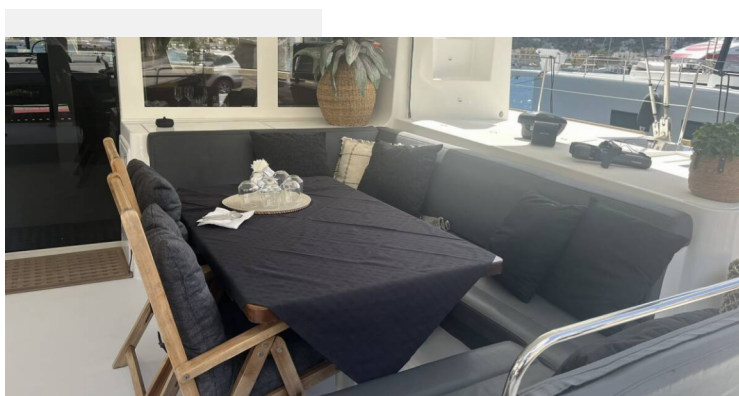

PRICE / WEEKS

07.06. - 14.06.2025 Booked	14.06. - 21.06.2025 19.125 € ~~21.250 €~~	21.06. - 28.06.2025 19.125 € ~~21.250 €~~	28.06. - 05.07.2025 19.125 € ~~21.250 €~~
05.07. - 12.07.2025 19.125 € ~~21.250 €~~	12.07. - 19.07.2025 19.125 € ~~21.250 €~~	19.07. - 26.07.2025 19.125 € ~~21.250 €~~	26.07. - 02.08.2025 Booked
02.08. - 09.08.2025 21.150 € ~~23.500 €~~	09.08. - 16.08.2025 21.150 € ~~23.500 €~~	16.08. - 23.08.2025 19.125 € ~~21.250 €~~	23.08. - 30.08.2025 19.125 € ~~21.250 €~~
30.08. - 06.09.2025 19.125 € ~~21.250 €~~	06.09. - 13.09.2025 19.125 € ~~21.250 €~~	13.09. - 20.09.2025 15.750 € ~~17.500 €~~	20.09. - 27.09.2025 15.750 € ~~17.500 €~~
27.09. - 04.10.2025 15.750 € ~~17.500 €~~	04.10. - 11.10.2025 10.350 € ~~11.500 €~~	11.10. - 18.10.2025 10.350 € ~~11.500 €~~	18.10. - 25.10.2025 6.840 € ~~7.600 €~~
25.10. - 01.11.2025 6.840 € ~~7.600 €~~	01.11. - 08.11.2025 6.840 € ~~7.600 €~~	08.11. - 15.11.2025 6.840 € ~~7.600 €~~	15.11. - 22.11.2025 6.840 € ~~7.600 €~~
22.11. - 29.11.2025 6.840 € ~~7.600 €~~	29.11. - 06.12.2025 6.840 € ~~7.600 €~~	06.12. - 13.12.2025 6.840 € ~~7.600 €~~	13.12. - 20.12.2025 6.840 € ~~7.600 €~~

WEB

najachty.pl

PHONE

+48 882 071 532

E-MAIL

biuro@najachty.pl

NAJACHTY

ul. Pi. Świętej Małgorzaty 1-2/42B, 58-100, Świdnica, Poland