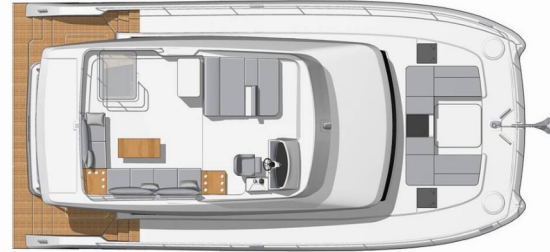

FOUNTAINE PAJOT MY6

Family 2.0

The Power catamaran Fountaine Pajot MY6 „Family 2.0“, built in 2024, is moored in Marina Mandalina, Sibenik, Sibenik - Croatia. The yacht has 3 + 1 cabins, can accommodate 6 + 1 persons and has 3 toilets/showers.

YACHT SPECIFICATIONS

Charter Base

Marina Mandalina, Sibenik, Croatia

Yacht ID

294

Brand

Fountaine Pajot

Name

Family 2.0

Production Year

2024

Length

15.00 m

Cabins

3 + 1

Berths

6 + 1

Max. Passengers

7

Head/Shower

3

STANDARD YACHT EQUIPMENT

Comfort

Cockpit cushions, Sundeck cushions

Deck

Anchor line, Anchor swivel, Black ball, Black conus, Chairs, Cockpit full tent, Cockpit grill (grill on Flybridge), Cockpit table with light, Cockpit/stern, outside shower, Dinghy, Dinghy (byboat) pump, Dinghy with outboard engine (New 2024: Highfield 380 with central steering wheel and 30PS outboard engine), Electric anchor windlass, Fenders, Fridge on flybridge, Gangway, Hawser, Hydraulic lifting swimming platform, Impeller, V-belt, oilfilter, Main anchor, Mooring ropes, Plastic bucket, Remote control for anchor winch with chain counter at helm, Repair box for dinghy, Round/globular fender, Spare anchor (Reserve, Auxiliary anchor), Spotlight / Headlights, Spring line, Teak cockpit, Teak deck, Water hose

Entertainment

Outdoor speakers, Radio, Underwater lights

Galley

Coffee machine, Dishwasher, Gas bottles, Hot water, Ice maker, Kitchen utensils (Galley equipment, cutlery), Microwave, Refrigerator (370L / + 160l Freezer)

Interior

Barometer, Clock, Electric fans in cabins, Electric toilet, Lowerable salon table (not for sleeping)

Navigation

AIS, Autopilot, Bretonplotter, GPS chart plotter - cockpit (17" plotter on Fly), Hand bearing compass, Harbour guides, Logge/Lot/Speed/Wind, Navigation (Nautical) charts and nautical guide, Navigation set, Parallel ruler, Radar, Radar reflector, Screen, Spyglass

Safety

Distress signals, Fire extinguisher, First aid kit, Flashlight, Fog horn, Life atoll, Life belts (Safety harness), Life buoy + Flashing light, Life jackets, Liferaft, Set of tools, VHF radio

Yacht electrics

Air Conditioning, Battery charger, Generator (10kW), Heating, Inverter (3000 Watt), Shore connection 220 V, USB sockets, Watermaker - desalinator (220 l/h)