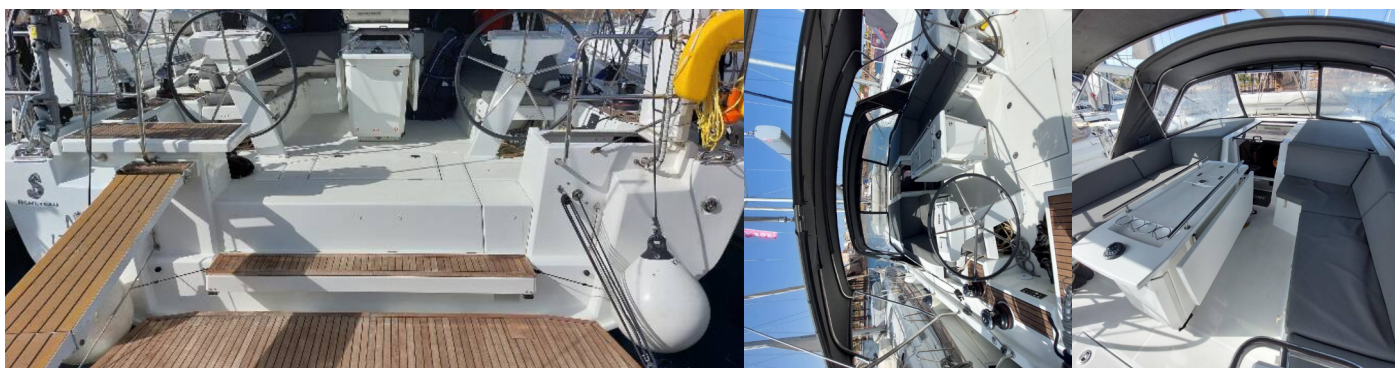

PRICE / WEEKS

05.07. - 12.07.2025 4.714 € ~~5.950 €~~	12.07. - 19.07.2025 4.714 € ~~5.950 €~~	19.07. - 26.07.2025 4.714 € ~~5.950 €~~	26.07. - 02.08.2025 5.622 € ~~6.700 €~~
02.08. - 09.08.2025 5.622 € ~~6.700 €~~	09.08. - 16.08.2025 5.622 € ~~6.700 €~~	16.08. - 23.08.2025 4.704 € ~~5.950 €~~	23.08. - 30.08.2025 4.714 € ~~5.950 €~~
30.08. - 06.09.2025 4.714 € ~~5.950 €~~	06.09. - 13.09.2025 4.714 € ~~5.230 €~~	13.09. - 27.09.2025 Booked	27.09. - 04.10.2025 Booked
04.10. - 11.10.2025 2.910 € ~~3.780 €~~	11.10. - 18.10.2025 2.574 € ~~3.780 €~~	18.10. - 25.10.2025 2.574 € ~~3.780 €~~	25.10. - 01.11.2025 2.574 € ~~3.780 €~~
01.11. - 08.11.2025 2.574 € ~~3.780 €~~	08.11. - 15.11.2025 2.574 € ~~3.780 €~~	15.11. - 22.11.2025 2.574 € ~~3.780 €~~	22.11. - 29.11.2025 2.574 € ~~3.780 €~~
29.11. - 06.12.2025 2.574 € ~~3.780 €~~	06.12. - 13.12.2025 3.780 €	13.12. - 20.12.2025 3.780 €	20.12. - 27.12.2025 3.780 €

WEB

najachty.pl

PHONE

+48 882 071 532

E-MAIL

biuro@najachty.pl

NAJACHTY

ul. Pi. Świętej Małgorzaty 1-2/42B, 58-100, Świdnica, Poland