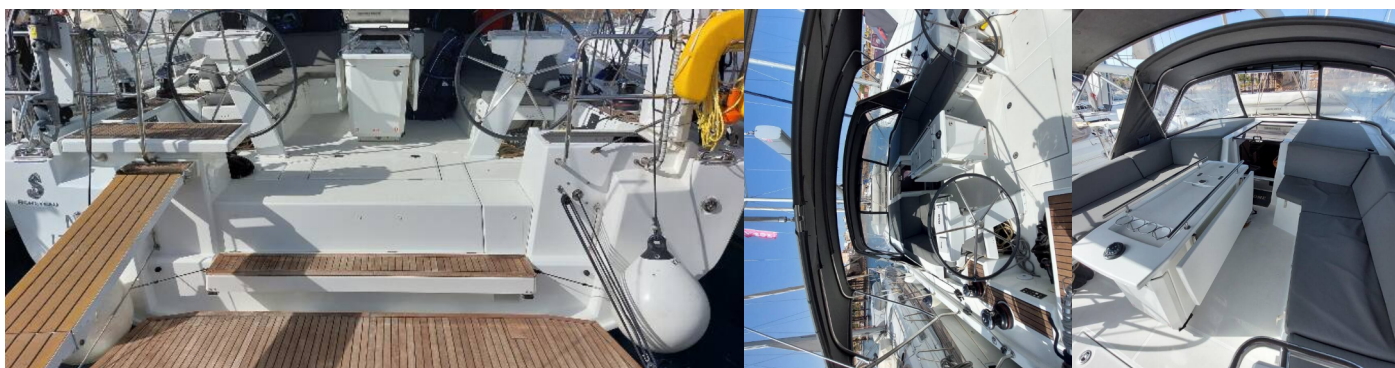

PRICE / WEEKS

01.03. - 08.03.2025 1.947 € ~~3.780 €~~	08.03. - 15.03.2025 1.947 € ~~3.780 €~~	15.03. - 22.03.2025 1.947 € ~~3.780 €~~	22.03. - 29.03.2025 1.947 € ~~3.780 €~~
29.03. - 05.04.2025 1.947 € ~~3.780 €~~	05.04. - 12.04.2025 1.947 € ~~3.780 €~~	12.04. - 19.04.2025 1.947 € ~~3.780 €~~	19.04. - 26.04.2025 Booked
26.04. - 03.05.2025 2.910 € ~~4.100 €~~	03.05. - 10.05.2025 2.910 € ~~4.100 €~~	10.05. - 17.05.2025 Booked	17.05. - 24.05.2025 On option
24.05. - 31.05.2025 4.060 € ~~5.230 €~~	31.05. - 07.06.2025 4.060 € ~~5.230 €~~	07.06. - 14.06.2025 4.060 € ~~5.230 €~~	14.06. - 21.06.2025 4.714 € ~~5.950 €~~
21.06. - 28.06.2025 4.714 € ~~5.950 €~~	28.06. - 05.07.2025 Booked		

WEB

najachty.pl

PHONE

+48 882 071 532

E-MAIL

biuro@najachty.pl

NAJACHTY

ul. Pi. Świętej Małgorzaty 1-2/42B, 58-100, Świdnica, Poland