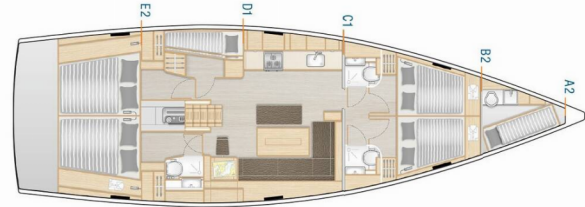

HANSE 508

Cosmopolitan

The Sailing yacht Hanse 508 „Cosmopolitan“, built in 2020, is moored in Marina Kornati, Biograd, Biograd - Croatia. The yacht has 5 + 1 cabins, can accommodate 10 + 2 + 1 persons and has 3 + 1 toilets/showers.

Cosmopolitan

Production Year

2020

Length

15.55 m

Cabins

5 + 1

Berths