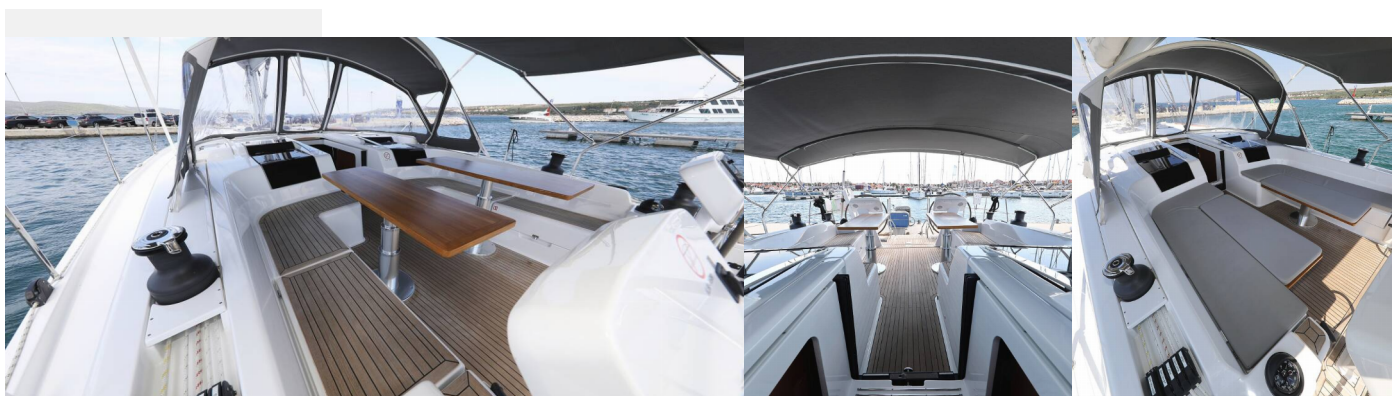

PRICE / WEEKS

07.06. - 14.06.2025 4.508 € ~~5.780 €~~	14.06. - 21.06.2025 4.633 € ~~5.940 €~~	21.06. - 28.06.2025 4.976 € ~~6.380 €~~	28.06. - 05.07.2025 5.054 € ~~6.480 €~~
05.07. - 12.07.2025 5.257 € ~~6.740 €~~	12.07. - 19.07.2025 5.413 € ~~6.940 €~~	19.07. - 26.07.2025 5.413 € ~~6.940 €~~	26.07. - 02.08.2025 5.413 € ~~6.940 €~~
02.08. - 09.08.2025 5.413 € ~~6.940 €~~	09.08. - 16.08.2025 5.413 € ~~6.940 €~~	16.08. - 23.08.2025 4.976 € ~~6.380 €~~	23.08. - 30.08.2025 4.912 € ~~6.140 €~~
30.08. - 06.09.2025 4.672 € ~~5.840 €~~	06.09. - 13.09.2025 4.399 € ~~5.640 €~~	13.09. - 20.09.2025 3.853 € ~~4.940 €~~	20.09. - 27.09.2025 3.260 € ~~4.180 €~~
27.09. - 04.10.2025 2.636 € ~~3.380 €~~	04.10. - 11.10.2025 2.324 € ~~2.980 €~~	11.10. - 18.10.2025 2.362 € ~~2.880 €~~	18.10. - 25.10.2025 2.193 € ~~2.580 €~~
25.10. - 01.11.2025 1.904 € ~~2.380 €~~	01.11. - 08.11.2025 1.904 € ~~2.380 €~~	08.11. - 15.11.2025 1.904 € ~~2.380 €~~	15.11. - 22.11.2025 1.904 € ~~2.380 €~~
22.11. - 29.11.2025 1.904 € ~~2.380 €~~	29.11. - 06.12.2025 1.904 € ~~2.380 €~~	06.12. - 13.12.2025 1.904 € ~~2.380 €~~	13.12. - 20.12.2025 1.904 € ~~2.380 €~~

WEB

najachty.pl

PHONE

+48 882 071 532

E-MAIL

biuro@najachty.pl

NAJACHTY

ul. Pi. Świętej Małgorzaty 1-2/42B, 58-100, Świdnica, Poland