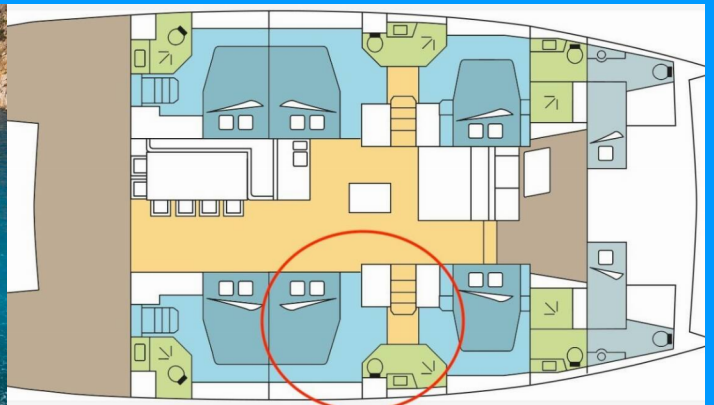

BALI 5.4

ELENWE

The Catamaran Bali 5.4 „ELENWE “, built in 2020, is moored in Nassau, Palm Cay Marina, - Bahamas. The yacht has 6 + 2 cabins, can accomodate 12 + 2 persons and has 6 + 2 toilets/showers.