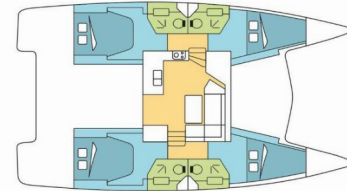

# FONTAINE PAJOT LUCIA 40

ELUCHIL

The Catamaran Fountaine Pajot Lucia 40 „ELUCHIL “, built in 2020, is moored in Seychelles, Praslin, - Seychelles. The yacht has 4 cabins, can accommodate 8 + 2 persons and has 4 toilets/showers.

**ELUCHIL**

Production Year

**2020**

Length

**11.73 m**

Cabins

**4**

Berths