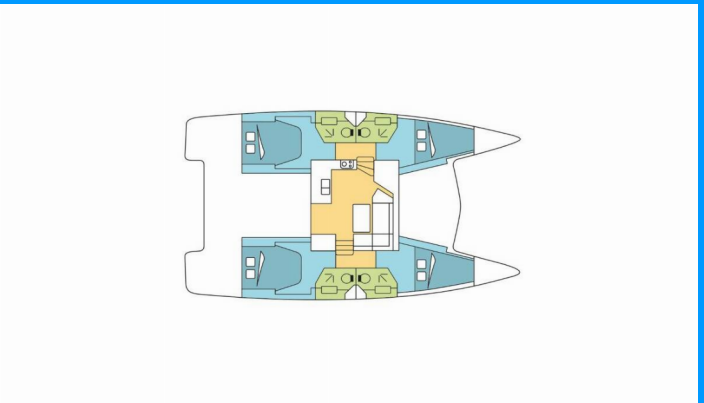

FONTAINE PAJOT LUCIA 40

ELUCHIL

The Catamaran Fountaine Pajot Lucia 40 „ELUCHIL “, built in 2020, is moored in Seychelles, Praslin, - Seychelles. The yacht has 4 cabins, can accommodate 8 + 2 persons and has 4 toilets/showers.

YACHT SPECIFICATIONS

Charter Base

Seychelles, Praslin, Seychelles

Yacht ID

2903

Brand

Fountaine Pajot

Name

ELUCHIL

Production Year

2020

Length

11.73 m

Cabins

4

Berths

Interior

Convertible table in salon, Electric fans in cabins

Navigation

Autopilot, GPS chart plotter (In cockpit), List of lights, Wind/speed/depth instruments

Safety

VHF radio

Sails

Electric winch, Lazy bag, Lazy jacks