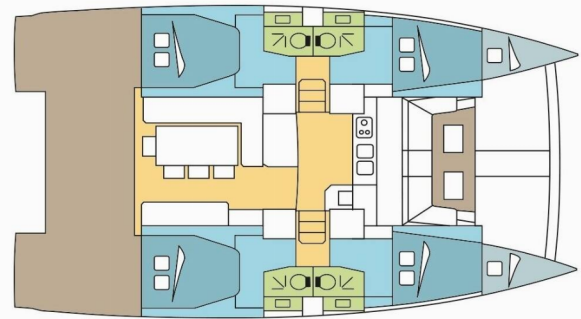

BALI 4.1

MELETH

The Catamaran Bali 4.1 „MELETH“, built in 2020, is moored in Phuket, Yacht Haven Marina, - Thailand . The yacht has 4 + 2 cabins, can accommodate 8 + 2 persons and has 4 toilets/showers.

YACHT SPECIFICATIONS

Charter Base

Phuket, Yacht Haven Marina, Thailand

Yacht ID

2890

Brand

Catana

Name

MELETH

Production Year

2020

Length

12.35 m

Cabins

4 + 2

Berths

Deck

Bimini top (over flybridge), Cockpit table (+ 2 in forward cockpit), Cockpit/stern, outside shower (with hot/cold water), Davit, Dinghy, Electric anchor windlass, Outboard engine, Swimming ladder

Entertainment