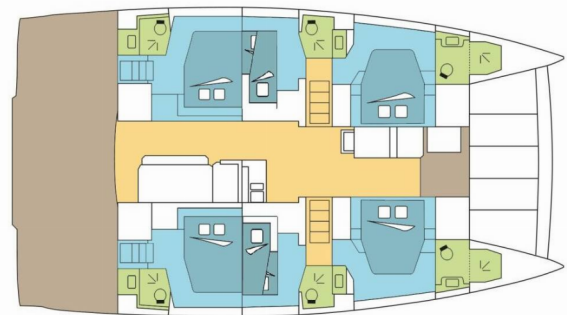

BALI 4.8

SPIREE

The Catamaran Bali 4.8 „SPIREE “, built in 2020, is moored in Seychelles, Praslin, - Seychelles. The yacht has 6 cabins, can accommodate 12 persons and has 6 toilets/showers.

YACHT SPECIFICATIONS

Interior

Electric fans in cabins

Navigation

Autopilot, GPS chart plotter (In cockpit), Wind/speed/depth instruments

Safety

VHF radio

Sails

Electric winch (main sail), Lazy bag, Lazy jacks