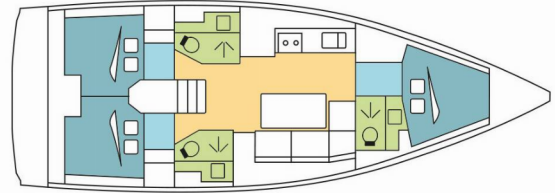

# DUFOUR 390 GL

INVICTUS

The Sailing yacht Dufour 390 GL „INVICTUS “, built in 2021, is moored in Cote D'Azur, Port Pin Rolland, - France. The yacht has 3 cabins, can accomodate 6 + 2 persons and has 3 toilets/showers.