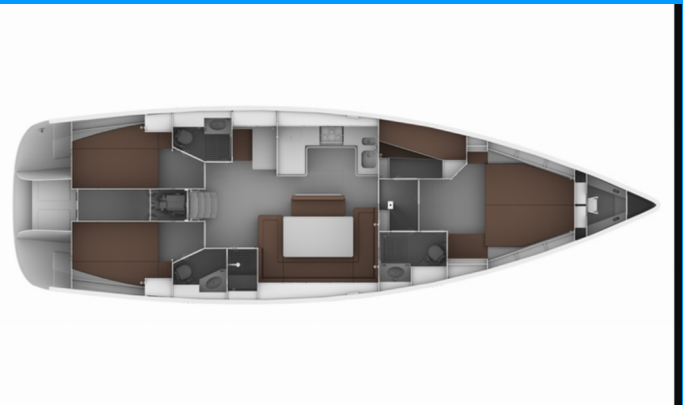

BAVARIA CRUISER 50

Jemi

The Sailing yacht Bavaria Cruiser 50 „Jemi“, built in 2013, is moored in Rhodes New Marina, - Greece. The yacht has 4 cabins, can accommodate 8 + 2 persons and has 3 toilets/showers.

Jemi

Production Year

2013

Length

15.57 m

Cabins

4

Berths