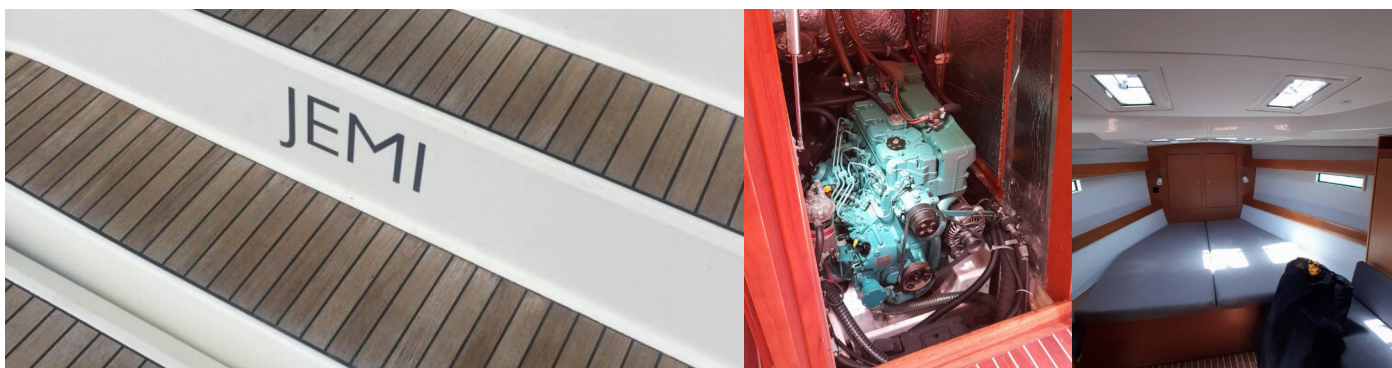

PRICE / WEEKS

02.05. - 09.05.2026 Booked	13.05. - 25.05.2026 Booked	27.05. - 03.06.2026 Booked	03.06. - 12.06.2026 Booked
13.06. - 20.06.2026 Booked	20.06. - 27.06.2026 Booked	27.06. - 04.07.2026 Booked	04.07. - 11.07.2026 2.708 € ~~3.610 €~~
11.07. - 25.07.2026 Booked	25.07. - 01.08.2026 3.248 € ~~4.330 €~~	01.08. - 08.08.2026 Booked	08.08. - 22.08.2026 Booked
22.08. - 29.08.2026 3.528 € ~~4.410 €~~	29.08. - 05.09.2026 Booked	05.09. - 12.09.2026 Booked	12.09. - 19.09.2026 Booked
19.09. - 26.09.2026 Booked	26.09. - 03.10.2026 Booked	03.10. - 17.10.2026 Booked	17.10. - 24.10.2026 Booked
24.10. - 31.10.2026 2.648 € ~~3.530 €~~	31.10. - 07.11.2026 2.648 € ~~3.530 €~~	07.11. - 14.11.2026 2.648 € ~~3.530 €~~	14.11. - 21.11.2026 2.648 € ~~3.530 €~~
21.11. - 28.11.2026 2.648 € ~~3.530 €~~	28.11. - 05.12.2026 2.648 € ~~3.530 €~~		

WEB

najachty.pl

PHONE

+48 882 071 532

E-MAIL

biuro@najachty.pl

NAJACHTY

ul. Pi. Świętej Małgorzaty 1-2/42B, 58-100, Świdnica, Poland