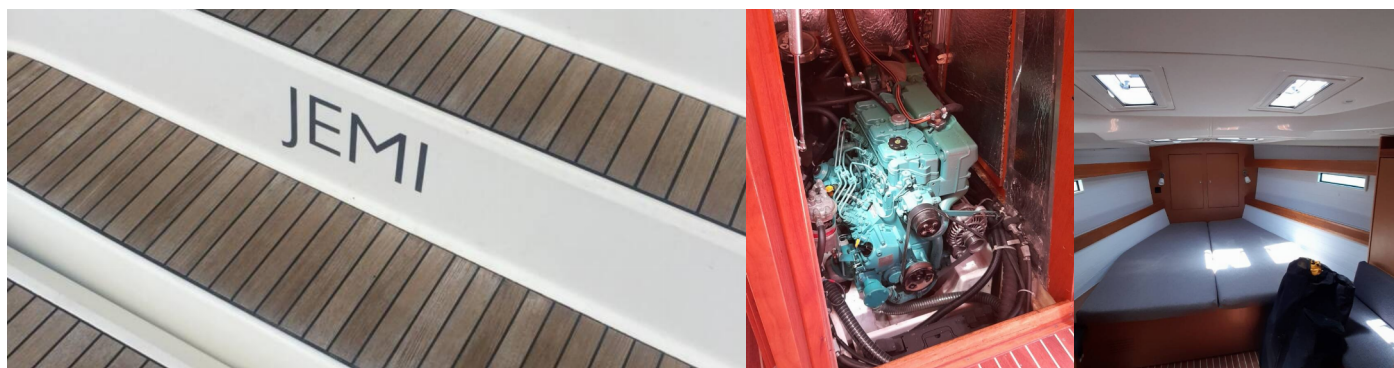

PRICE / WEEKS

07.11. - 14.11.2026

2.648 € ~~3.530 €~~

14.11. - 21.11.2026

2.648 € ~~3.530 €~~

21.11. - 28.11.2026

2.648 € ~~3.530 €~~

28.11. - 05.12.2026

2.648 € ~~3.530 €~~

05.12. - 12.12.2026

2.824 € ~~3.530 €~~

12.12. - 19.12.2026

2.824 € ~~3.530 €~~

19.12. - 26.12.2026

2.824 € ~~3.530 €~~

WEB

najachty.pl

PHONE

+48 882 071 532

E-MAIL

biuro@najachty.pl

NAJACHTY

ul. Pi. Świętej Małgorzaty 1-2/42B, 58-100, Świdnica, Poland