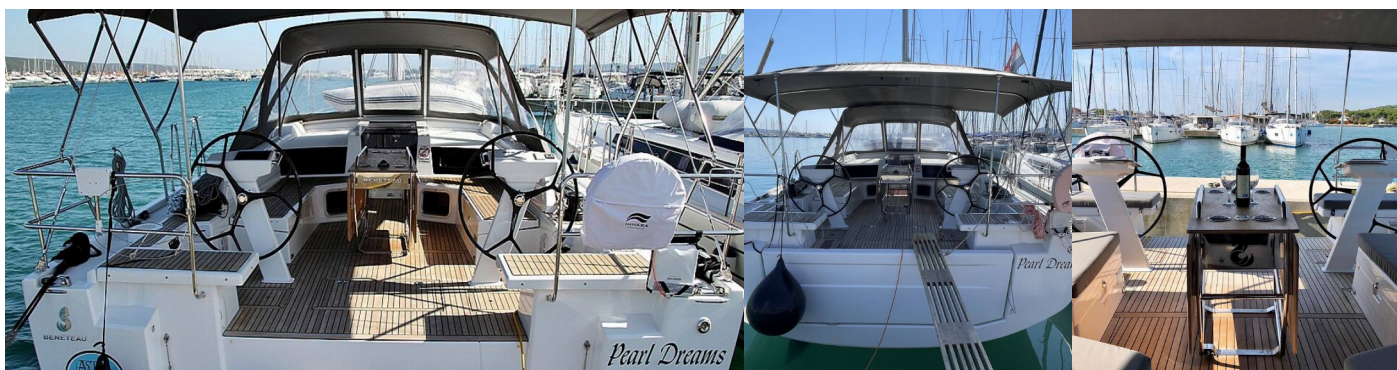

PRICE / WEEKS

05.12. - 12.12.2026

2.295 € ~~3.000 €~~

12.12. - 19.12.2026

2.295 € ~~3.000 €~~

19.12. - 26.12.2026

2.295 € ~~3.000 €~~

WEB

najachty.pl

PHONE

+48 882 071 532

E-MAIL

biuro@najachty.pl

NAJACHTY

ul. Pi. Świętej Małgorzaty 1-2/42B, 58-100, Świdnica, Poland