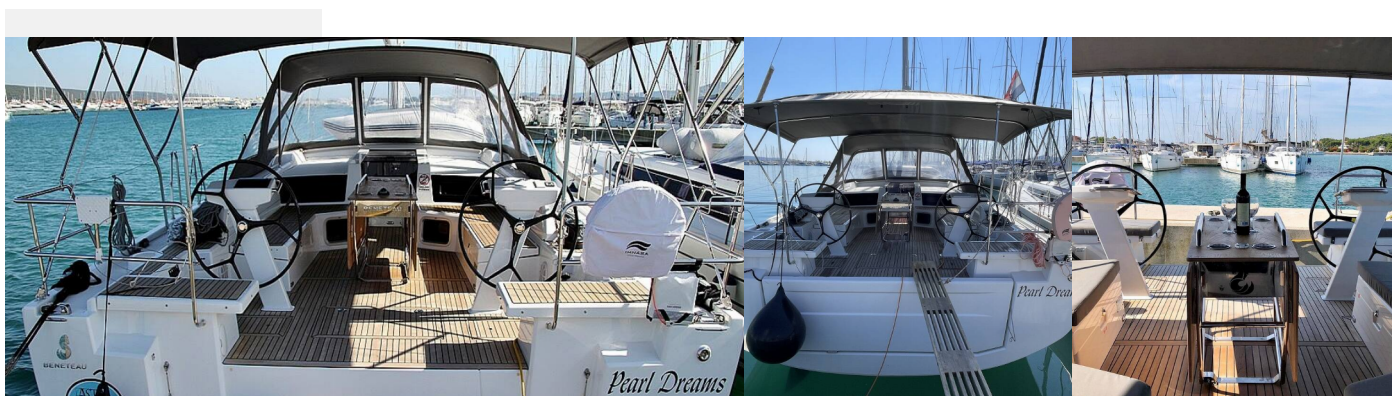

PRICE / WEEKS

16.05. - 23.05.2026 3.133 € ~~3.880 €~~	23.05. - 30.05.2026 Booked	30.05. - 06.06.2026 Booked	06.06. - 13.06.2026 Booked
13.06. - 20.06.2026 Booked	20.06. - 27.06.2026 Booked	27.06. - 04.07.2026 Booked	04.07. - 11.07.2026 Booked
11.07. - 18.07.2026 Booked	18.07. - 25.07.2026 4.845 € ~~6.000 €~~	25.07. - 01.08.2026 5.007 € ~~6.200 €~~	01.08. - 08.08.2026 Booked
08.08. - 15.08.2026 5.418 € ~~6.710 €~~	15.08. - 22.08.2026 Booked	22.08. - 29.08.2026 On option	29.08. - 05.09.2026 5.168 € ~~6.400 €~~
05.09. - 12.09.2026 4.858 € ~~6.350 €~~	12.09. - 19.09.2026 4.590 € ~~6.000 €~~	19.09. - 26.09.2026 Booked	26.09. - 03.10.2026 Booked
03.10. - 10.10.2026 2.525 € ~~3.300 €~~	10.10. - 17.10.2026 2.410 € ~~3.150 €~~	17.10. - 24.10.2026 2.295 € ~~3.000 €~~	24.10. - 31.10.2026 2.295 € ~~3.000 €~~
31.10. - 07.11.2026 2.295 € ~~3.000 €~~	07.11. - 14.11.2026 2.295 € ~~3.000 €~~	14.11. - 21.11.2026 2.295 € ~~3.000 €~~	21.11. - 28.11.2026 2.295 € ~~3.000 €~~

WEB

najachty.pl

PHONE

+48 882 071 532

E-MAIL

biuro@najachty.pl

NAJACHTY

ul. Pi. Świętej Małgorzaty 1-2/42B, 58-100, Świdnica, Poland