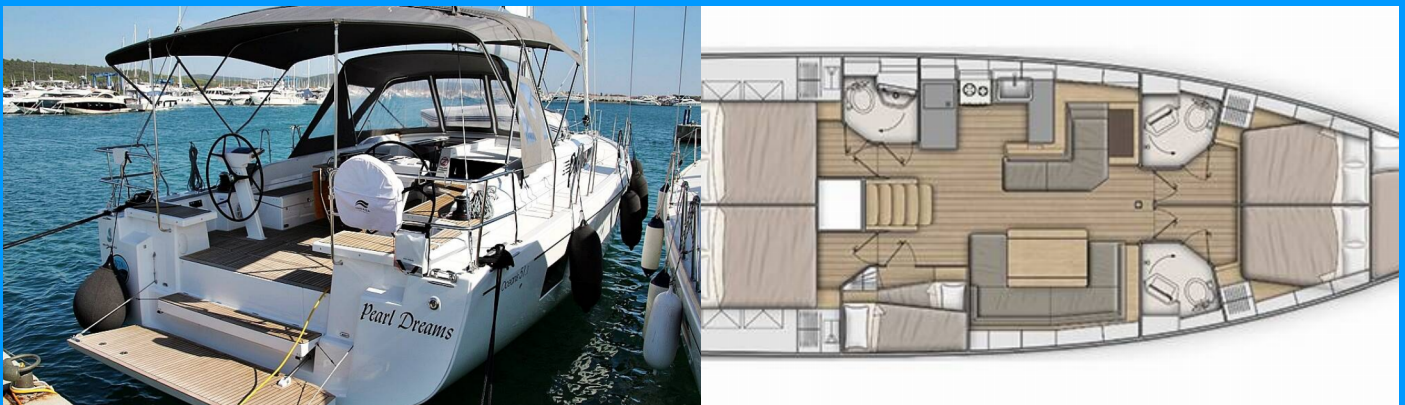

OCEANIS 51.1

Pearl Dreams

The Sailing yacht Oceanis 51.1 „Pearl Dreams“, built in 2020, is moored in Sukosan, D-Marin Dalmacija Marina, - Croatia. The yacht has 5 + 1 cabins, can accomodate 10 + 2 persons and has 3 toilets/showers.

YACHT SPECIFICATIONS

Charter Base

**Sukosan, D-Marin Dalmacija Marina,
Croatia**

Yacht ID

2809

Brand

Bénéteau

Name

Pearl Dreams

Production Year

2020

Length

15.94 m

Cabins

5 + 1

Berths

10 + 2

Head/Shower

3

STANDARD YACHT EQUIPMENT

Deck

Bimini top, Cockpit table, Cockpit/stern, outside shower, Dinghy, Electric anchor windlass, Sprayhood

Entertainment

Radio CD mp3 player, TV