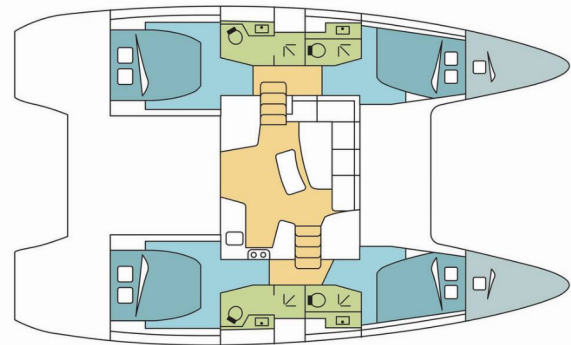

LAGOON 42

JADE

The Catamaran Lagoon 42 „JADE “, built in 2020, is moored in Dubrovnik, Komolac, ACI Marina Dubrovnik, - Croatia. The yacht has 4 + 2 cabins, can accommodate 8 + 2 + 2 persons and has 4 toilets/showers.

JADE

Production Year

2020

Length

12.80 m

Cabins

4 + 2

Berths

Deck

Bimini top, Cockpit fridge (1 in cockpit 95 L), Cockpit table, Cockpit/stern, outside shower, Davit, Dinghy, Electric anchor windlass, Swimming ladder

Entertainment

Fusion radio, Outdoor speakers

Galley

Oven (gas), Refrigerator (130 L + 100 L), Stove (gas, 3 burner)

Interior

Convertible table (saloon), Convertible table in salon, Electric fans in cabins (in salon and cabins)

Navigation

Autopilot (B&G), Depthsounder (B&G), GPS chart plotter (B&G, Outside), Speedometer (Speed log) (B&G), Wind instrument/Anemometer (B&G)