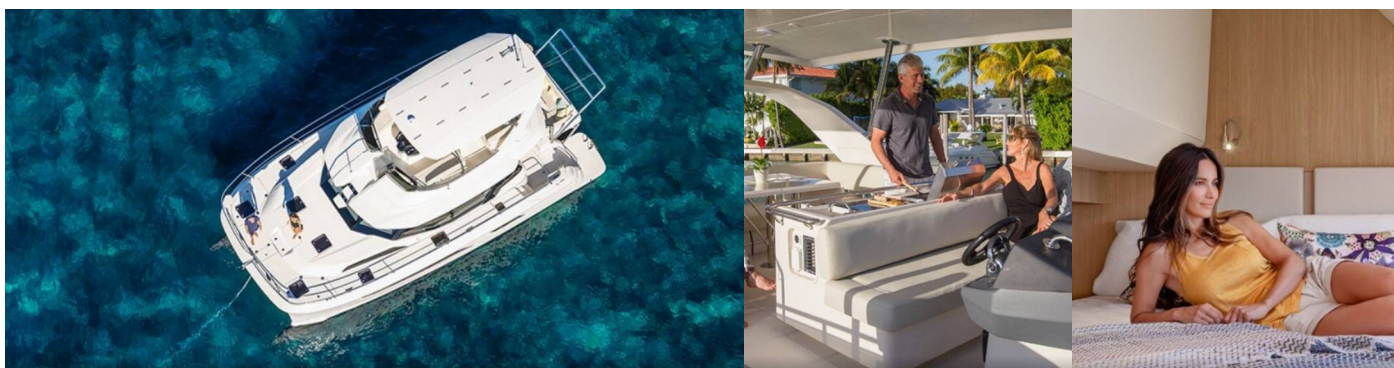

PRICE / WEEKS

21.05. - 25.05.2026

Booked

25.07. - 03.08.2026

Booked

WEB

najachty.pl

PHONE

+48 882 071 532

E-MAIL

biuro@najachty.pl

NAJACHTY

ul. Pi. Świętej Małgorzaty 1-2/42B, 58-100, Świdnica, Poland