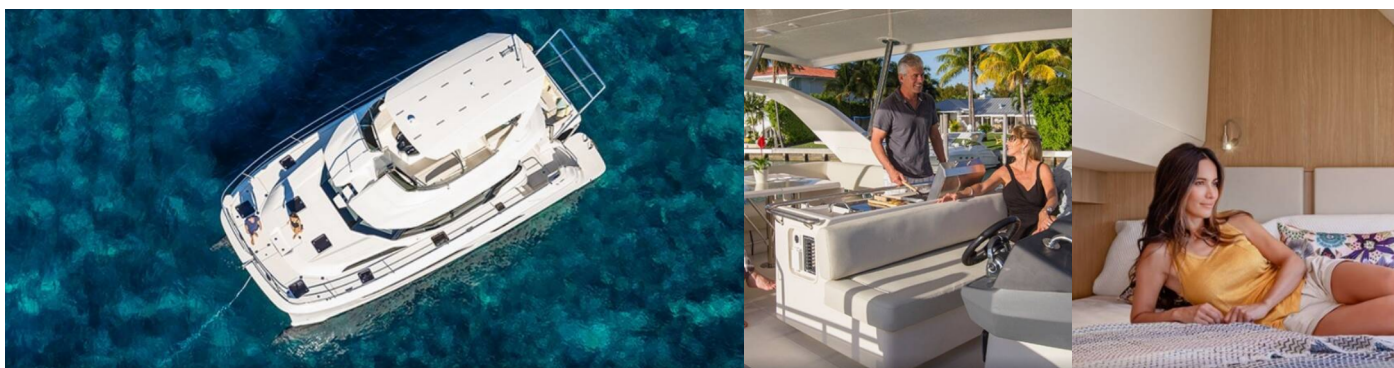

PRICE / WEEKS

20.12. - 27.12.2025

9.229 € ~~9.715 €~~

WEB

najachty.pl

PHONE

+48 882 071 532

E-MAIL

biuro@najachty.pl

NAJACHTY

ul. Pi. Świętej Małgorzaty 1-2/42B, 58-100, Świdnica, Poland