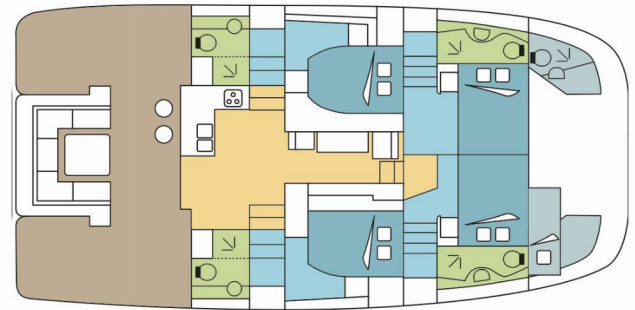

AQUILA 44

ENELYNE

The Power catamaran Aquila 44 „ENELYNE “, built in 2019, is moored in Martinique, Le Marin, - Caribbean. The yacht has 4 + 1 cabins, can accommodate 8 + 1 persons and has 4 + 1 toilets/showers.

ENELYNE

Production Year

2019

Length

13.44 m

Cabins

4 + 1

Berths