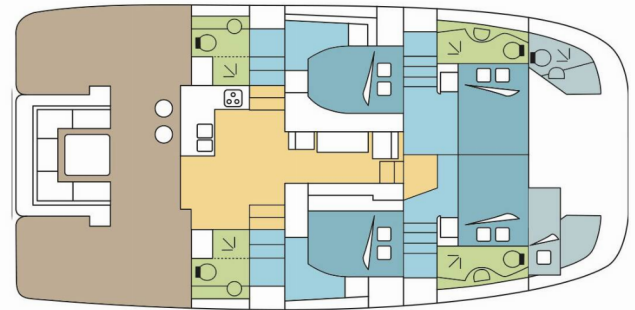

AQUILA 44

ENELYNE

The Power catamaran Aquila 44 „ENELYNE “, built in 2019, is moored in Martinique, Le Marin, – Caribbean. The yacht has 4 + 1 cabins, can accommodate 8 + 1 persons and has 4 + 1 toilets/showers.

ENELYNE

Production Year

2019

Length

13.44 m

Cabins

4 + 1

Berths