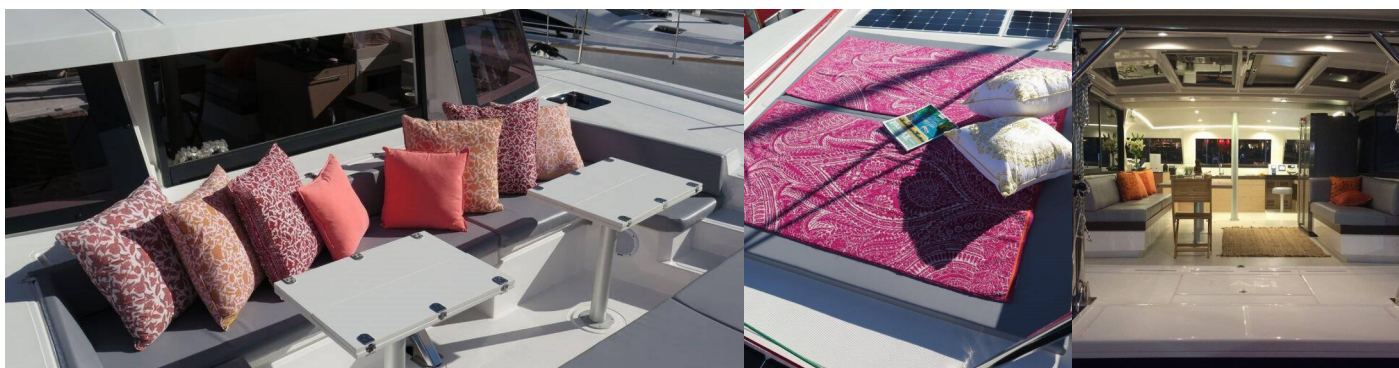

PRICE / WEEKS

19.12. - 26.12.2026

8.051 € ~~8.945 €~~

WEB

najachty.pl

PHONE

+48 882 071 532

E-MAIL

biuro@najachty.pl

NAJACHTY

ul. Pi. Świętej Małgorzaty 1-2/42B, 58-100, Świdnica, Poland