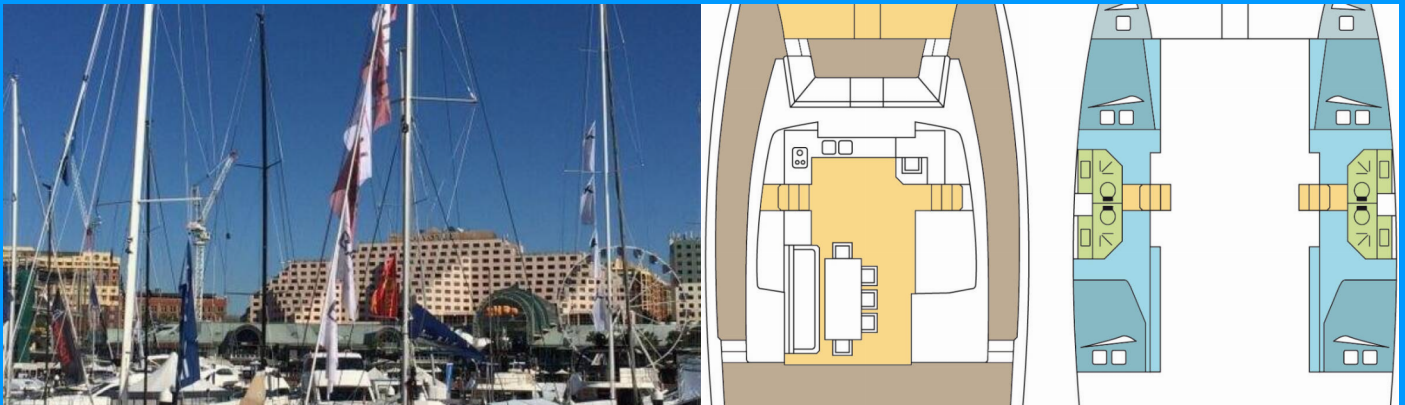

# BALI 4.3

BRYONE

The Catamaran Bali 4.3 „BRYONE “, built in 2020, is moored in New Caledonia, Noumea, Port Moselle, - New Caledonia. The yacht has 4 + 2 cabins, can accommodate 8 + 2 + 2 persons and has 4 toilets/showers.