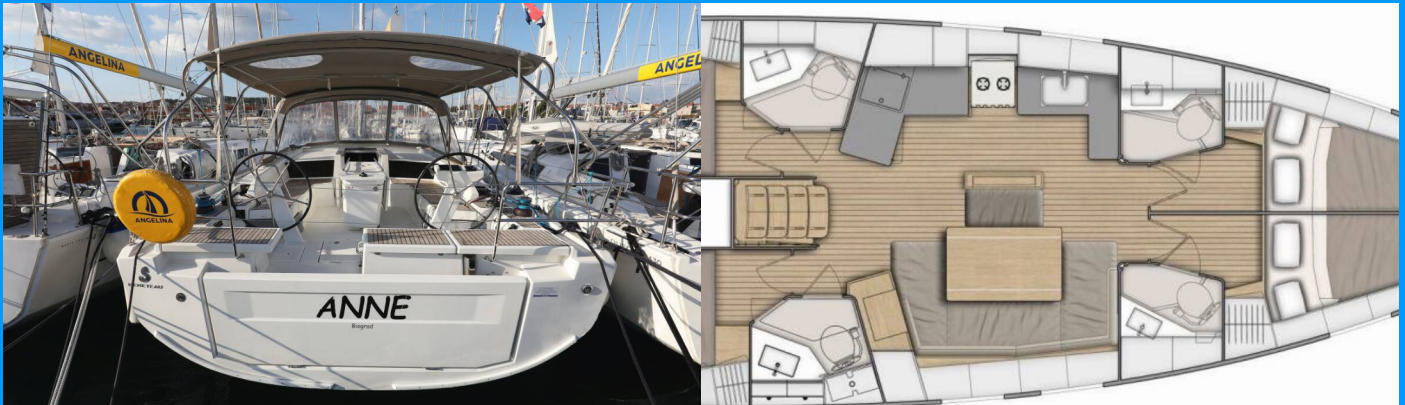

OCEANIS 46.1

Anne

The Sailing yacht Oceanis 46.1 „Anne“, built in 2020, is moored in ACI Marina Vodice, - Croatia. The yacht has 4 cabins, can accomodate 8 + 2 persons and has 4 toilets/showers.

YACHT SPECIFICATIONS

Charter Base

ACI Marina Vodice, Croatia

Yacht ID

2705

Brand

Bénéteau

Name

Anne

Anchor Delta (20 kg), Anchor Jambo (10 kg), Bathing platform, Bilge pump - Mechanic, Bimini top, Boat hook, Cockpit grill, Cockpit table, Cockpit/stern, outside shower, Dinghy (2,40m), Electric anchor windlass, Fenders (8 + 1), Gangway, Main anchor, Mooring ropes, Sprayhood, Teak seats in cockpit, Winch handles

Sails

Winch

Yacht electrics

220V socket, Air Conditioning (in salon, shore power only), Battery charger, Bilge pump - Electric, Heating, Pump, Service batteries (3 x 100 Ah + 1x40 Ah), Shore connection 220 V, Shore power cable, Water heater