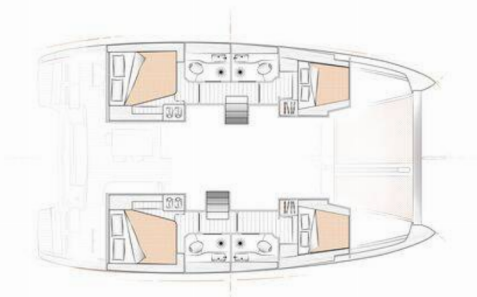

PRICE / WEEKS

16.05. - 23.05.2026 Booked	23.05. - 30.05.2026 4.640 € ~~5.800 €~~	30.05. - 06.06.2026 4.640 € ~~5.800 €~~	06.06. - 13.06.2026 5.000 € ~~6.250 €~~
13.06. - 20.06.2026 Booked	20.06. - 27.06.2026 Booked	27.06. - 04.07.2026 6.040 € ~~7.550 €~~	04.07. - 11.07.2026 6.418 € ~~7.550 €~~
11.07. - 18.07.2026 6.418 € ~~7.550 €~~	18.07. - 25.07.2026 6.418 € ~~7.550 €~~	25.07. - 01.08.2026 6.418 € ~~7.550 €~~	01.08. - 08.08.2026 Booked
08.08. - 22.08.2026 Booked	22.08. - 29.08.2026 Booked	29.08. - 05.09.2026 6.795 € ~~7.550 €~~	05.09. - 12.09.2026 6.795 € ~~7.550 €~~
12.09. - 19.09.2026 Booked	19.09. - 03.10.2026 Booked	03.10. - 10.10.2026 Booked	10.10. - 17.10.2026 4.545 € ~~5.050 €~~
17.10. - 24.10.2026 Booked	24.10. - 31.10.2026 3.645 € ~~4.050 €~~	31.10. - 07.11.2026 3.645 € ~~4.050 €~~	07.11. - 14.11.2026 3.645 € ~~4.050 €~~
14.11. - 21.11.2026 3.645 € ~~4.050 €~~	21.11. - 31.12.2026 Booked		

WEB

najachty.pl

PHONE

+48 882 071 532

E-MAIL

biuro@najachty.pl

NAJACHTY

ul. Pi. Świętej Małgorzaty 1-2/42B, 58-100, Świdnica, Poland