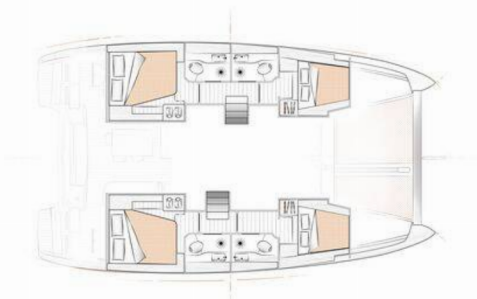

PRICE / WEEKS

02.01. - 09.01.2027 2.790 € ~~3.100 €~~	09.01. - 16.01.2027 2.790 € ~~3.100 €~~	16.01. - 23.01.2027 2.790 € ~~3.100 €~~	23.01. - 30.01.2027 2.790 € ~~3.100 €~~
30.01. - 06.02.2027 2.790 € ~~3.100 €~~	06.02. - 13.02.2027 2.790 € ~~3.100 €~~	13.02. - 20.02.2027 2.790 € ~~3.100 €~~	20.02. - 27.02.2027 2.790 € ~~3.100 €~~
27.02. - 06.03.2027 2.790 € ~~3.100 €~~	06.03. - 13.03.2027 2.790 € ~~3.100 €~~	13.03. - 20.03.2027 2.790 € ~~3.100 €~~	20.03. - 27.03.2027 2.790 € ~~3.100 €~~
27.03. - 03.04.2027 2.790 € ~~3.100 €~~	03.04. - 10.04.2027 2.790 € ~~3.100 €~~	10.04. - 17.04.2027 2.790 € ~~3.100 €~~	17.04. - 24.04.2027 2.790 € ~~3.100 €~~
24.04. - 01.05.2027 3.510 € ~~3.900 €~~	01.05. - 08.05.2027 4.050 € ~~4.500 €~~	08.05. - 15.05.2027 4.050 € ~~4.500 €~~	15.05. - 22.05.2027 4.050 € ~~4.500 €~~
22.05. - 29.05.2027 5.220 € ~~5.800 €~~	29.05. - 05.06.2027 5.220 € ~~5.800 €~~	05.06. - 12.06.2027 5.625 € ~~6.250 €~~	12.06. - 19.06.2027 5.625 € ~~6.250 €~~
19.06. - 26.06.2027 6.570 € ~~7.300 €~~	26.06. - 03.07.2027 6.795 € ~~7.550 €~~		

WEB

najachty.pl

PHONE

+48 882 071 532

E-MAIL

biuro@najachty.pl

NAJACHTY

ul. Pi. Świętej Małgorzaty 1-2/42B, 58-100, Świdnica, Poland