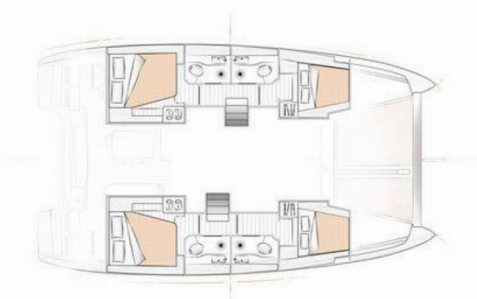

PRICE / WEEKS

07.11. - 14.11.2026

3.645 € ~~4.050 €~~

14.11. - 21.11.2026

3.645 € ~~4.050 €~~

21.11. - 31.12.2026

Booked

WEB

najachty.pl

PHONE

+48 882 071 532

E-MAIL

biuro@najachty.pl

NAJACHTY

ul. Pi. Świętej Małgorzaty 1-2/42B, 58-100, Świdnica, Poland