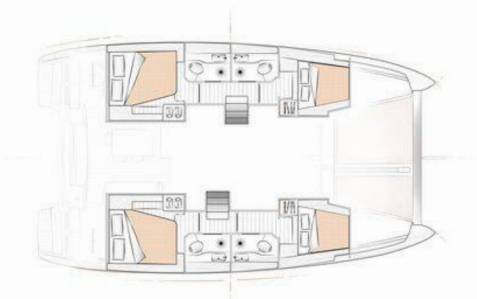

PRICE / WEEKS

25.04. - 02.05.2026 3.120 € ~~3.900 €~~	02.05. - 09.05.2026 3.600 € ~~4.500 €~~	09.05. - 16.05.2026 3.600 € ~~4.500 €~~	16.05. - 23.05.2026 Booked
23.05. - 30.05.2026 5.220 € ~~5.800 €~~	30.05. - 06.06.2026 4.930 € ~~5.800 €~~	06.06. - 13.06.2026 5.313 € ~~6.250 €~~	13.06. - 20.06.2026 Booked
20.06. - 27.06.2026 Booked	27.06. - 04.07.2026 6.418 € ~~7.550 €~~	04.07. - 11.07.2026 6.418 € ~~7.550 €~~	11.07. - 18.07.2026 6.418 € ~~7.550 €~~
18.07. - 25.07.2026 6.418 € ~~7.550 €~~	25.07. - 01.08.2026 6.418 € ~~7.550 €~~	01.08. - 08.08.2026 Booked	08.08. - 22.08.2026 Booked
22.08. - 29.08.2026 Booked	29.08. - 05.09.2026 6.795 € ~~7.550 €~~	05.09. - 12.09.2026 6.795 € ~~7.550 €~~	12.09. - 19.09.2026 Booked
19.09. - 03.10.2026 Booked	03.10. - 10.10.2026 Booked	10.10. - 17.10.2026 4.545 € ~~5.050 €~~	17.10. - 24.10.2026 3.645 € ~~4.050 €~~
24.10. - 31.10.2026 3.645 € ~~4.050 €~~	31.10. - 07.11.2026 3.645 € ~~4.050 €~~		

WEB

najachty.pl

PHONE

+48 882 071 532

E-MAIL

biuro@najachty.pl

NAJACHTY

ul. Pi. Świętej Małgorzaty 1-2/42B, 58-100, Świdnica, Poland