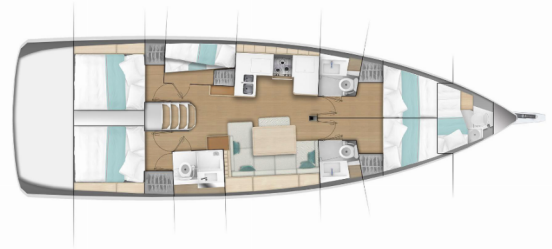

SUN ODYSSEY 490

Goldfish

The Sailing yacht Sun Odyssey 490 „Goldfish“, built in 2020, is moored in Kos, Kos Marina, - Greece. The yacht has 5 + 1 cabins, can accommodate 10 + 2 + 1 persons and has 3 toilets/showers.

Goldfish

Production Year

2020

Length

14.42 m

Cabins

5 + 1

Berths

Deck

Bimini top, Convertible cockpit sides into a relaxing zone, Dinghy with outboard engine, Gangway, Sprayhood

Entertainment

Radio, USB

Galley

Kitchen utensils (Galley equipment, cutlery)

Interior

Electric fans in cabins, Electric toilet