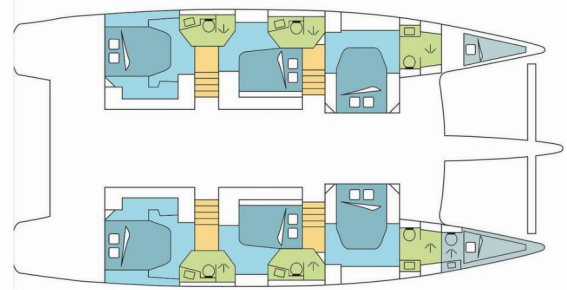

# FONTAINE PAJOT IPANEMA 58

DREAM BARADAL

The Catamaran Fontaine Pajot Ipanema 58 „DREAM BARADAL “, built in 2019, is moored in Martinique, Le Marin, - Caribbean. The yacht has 6 + 2 cabins, can accomodate 12 + 2 persons and has 6 + 1 toilets/showers.

**DREAM BARADAL**

Production Year

**2019**

Length

**17.80 m**

Cabins

**6 + 2**

Berths

**12 + 2**

Max. Passengers

**12**

Head/Shower

**6 + 1**

## STANDARD YACHT EQUIPMENT

Comfort

Cockpit cushions

Deck

Bimini top, Cockpit fridge (65 l plus 1 on flybridge ), Cockpit table, Cockpit/stern, outside shower (with hot/cold water), Davit, Dinghy, Electric anchor windlass, Grill/Barbecue/Plancha, Outboard engine, Swimming ladder