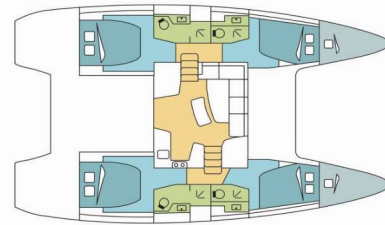

LAGOON 42

BIMINI

The Catamaran Lagoon 42 „BIMINI“, built in 2018, is moored in Palma de Mallorca, Marina Naviera Balear, – Spain. The yacht has 4 + 2 cabins, can accommodate 8 + 2 + 2 persons and has 4 toilets/showers.

BIMINI

Production Year

2018

Length

12.80 m

Cabins

4 + 2

Berths