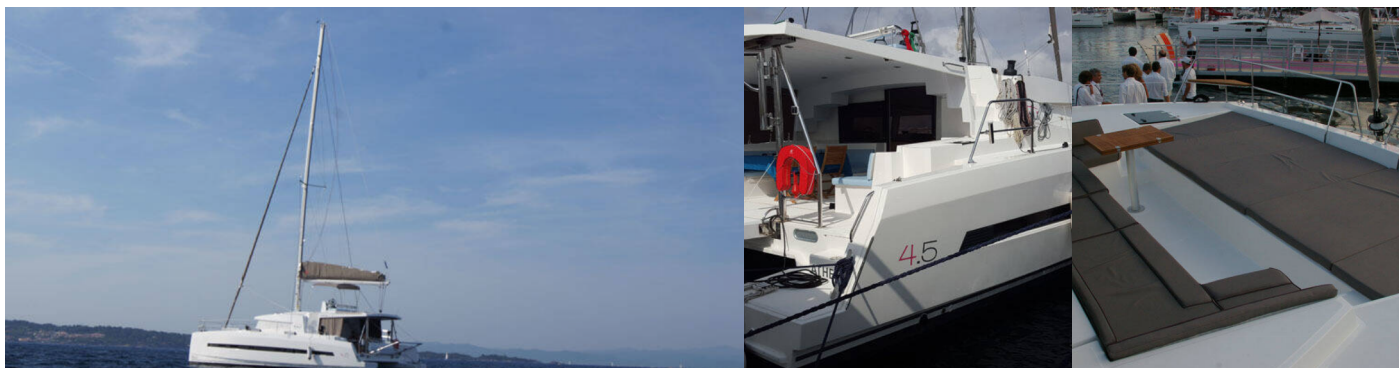

PRICE / WEEKS

19.12. - 26.12.2026

4.838 € ~~5.375 €~~

WEB

najachty.pl

PHONE

+48 882 071 532

E-MAIL

biuro@najachty.pl

NAJACHTY

ul. Pi. Świętej Małgorzaty 1-2/42B, 58-100, Świdnica, Poland