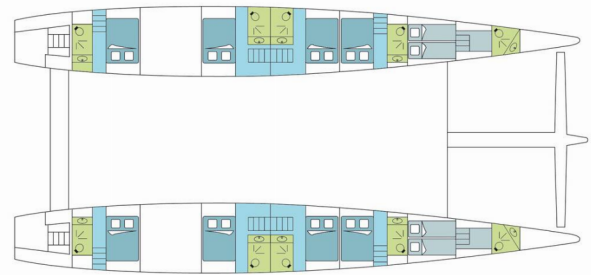

DREAM 82

DREAM 82

The Catamaran Dream 82 „DREAM 82 “, built in 2009, is moored in Phuket, Yacht Haven Marina, – Thailand . The yacht has 10 + 2 cabins, can accomodate 20 + 4 persons and has 12 toilets/showers.

DREAM 82

Production Year

2009

Length

23.99 m

Cabins

10 + 2

Berths

20 + 4

Max. Passengers

20

Head/Shower

12

STANDARD YACHT EQUIPMENT

Comfort

Beach towel, Shower towels

Deck

Bimini top, Dinghy (5 m), Electric anchor windlass, Outboard engine (40 hp), Swimming ladder

Entertainment

Computer, DVD player, Fishing equipment, Kayak, LCD TV, Outdoor speakers, Wakeboard, Windsurf