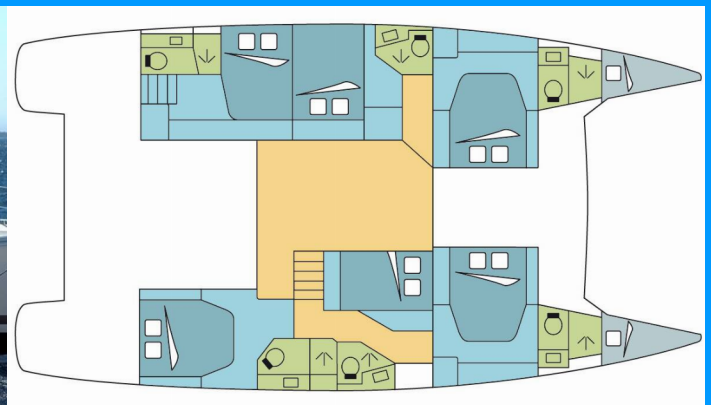

FONTAINE PAJOT SABA 50

GUIRACA

The Catamaran Fontaine Pajot Saba 50 „GUIRACA“, built in 2020, is moored in Phuket, Yacht Haven Marina, - Thailand .

The yacht has 6 + 2 cabins, can accomodate 12 + 2 + 2 persons and has 6 toilets/showers.

GUIRACA

Production Year

2020

Length

14.98 m

Cabins

6 + 2

Berths

Deck

Bimini top, Cockpit fridge, Cockpit table, Cockpit/stern, outside shower (with hot/cold water), Davit (with electrical winch), Dinghy, Electric anchor windlass, Outboard engine, Swimming ladder

Entertainment

Convertible table (saloon), Convertible table in salon, Electric fans in cabins

Navigation

Autopilot, GPS chart plotter (In cockpit), Wind/speed/depth instruments

Safety

VHF radio

Sails

Electric winch (1 for mainsail), Lazy bag, Lazy jacks, Self tailing (manual) winch