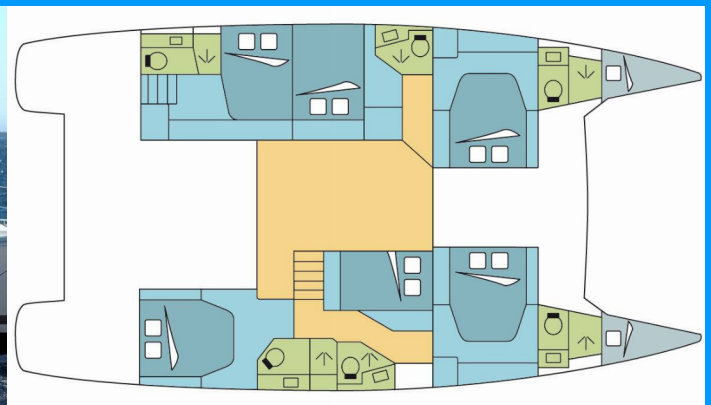

FONTAINE PAJOT SABA 50

GUIRACA

The Catamaran Fontaine Pajot Saba 50 „GUIRACA“, built in 2020, is moored in Phuket, Yacht Haven Marina, - Thailand .

The yacht has 6 + 2 cabins, can accomodate 12 + 2 + 2 persons and has 6 toilets/showers.

Deck

Bimini top, Cockpit fridge, Cockpit table, Cockpit/stern, outside shower (with hot/cold water), Davit (with electrical winch), Dinghy, Electric anchor windlass, Outboard engine, Swimming ladder

Entertainment