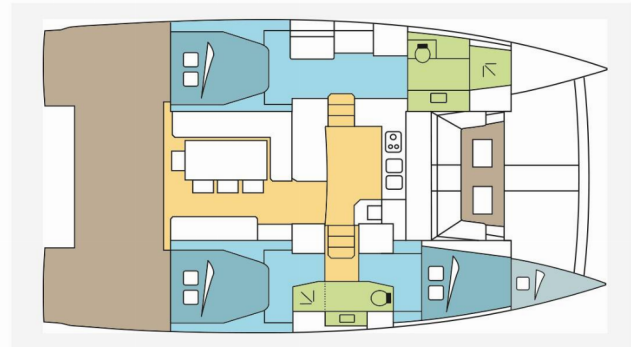

# BALI 4.1

ZENA

The Catamaran Bali 4.1 „ZENA “, built in 2019, is moored in Seychelles, Praslin, - Seychelles. The yacht has 3 + 1 cabins, can accomodate 6 + 1 persons and has 2 toilets/showers.