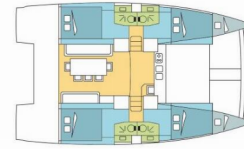

BALI 4.0

LONJA

The Catamaran Bali 4.0 „LONJA “, built in 2017, is moored in Martinique, Le Marin, - Caribbean. The yacht has 4 + 2 cabins, can accommodate 8 + 2 + 2 persons and has 4 toilets/showers.

YACHT SPECIFICATIONS

Charter Base

Martinique, Le Marin, Caribbean

Yacht ID

2579

Brand

Catana

Name

LONJA

Production Year

2017

Length

11.99 m

Cabins

4 + 2

Berths

8 + 2 + 2

Max. Passengers

10

Head/Shower

4

STANDARD YACHT EQUIPMENT

Comfort

Cockpit cushions (+ lounge cushions)

Deck

Bathing platform (in cockpit & cabins), Bimini top (over flybridge), Cockpit table (+ 2 in forward cockpit), Cockpit/stern, outside shower (with hot/cold water), Davit, Dinghy, Electric anchor windlass, Swimming ladder

Entertainment

Fusion radio (with bluetooth), Outdoor speakers

Galley

Freezer (part of fridge), Microwave, Refrigerator (272 L)

Interior

Convertible table, Convertible table in salon, Electric fans in cabins

Navigation

Autopilot (Raymarine), Depthsounder, GPS chart plotter (Raymarine), Speedometer (Speed log), Wind instrument/Anemometer

Safety

VHF radio (Raymarine)

Sails

Electric winch, Lazy bag, Lazy jacks

Yacht electrics

12V Socket, 220V socket (in cockpit & cabins), Converter 220V/12V (1600W), Inverter, Solar panels (100 W), WC pump (electric)