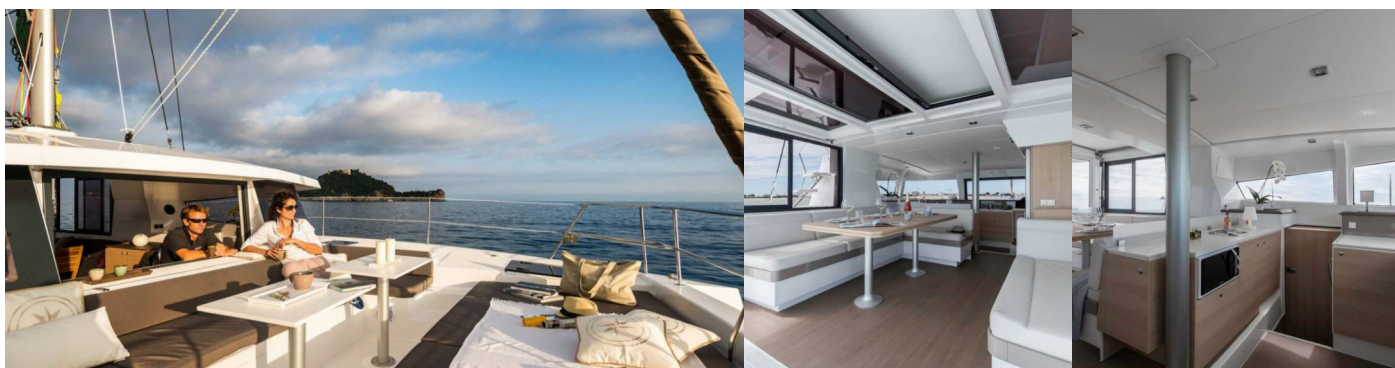

PRICE / WEEKS

20.12. - 27.12.2025

5.857 € ~~6.165 €~~

WEB

najachty.pl

PHONE

+48 882 071 532

E-MAIL

biuro@najachty.pl

NAJACHTY

ul. Pi. Świętej Małgorzaty 1-2/42B, 58-100, Świdnica, Poland