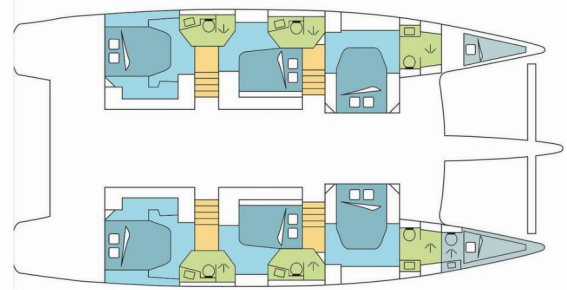

FONTAINE PAJOT IPANEMA 58

DREAM TOBAGO

The Catamaran Fontaine Pajot Ipanema 58 „DREAM TOBAGO“, built in 2018, is moored in BVI, Hodge's Creek Marina, - British Virgin Islands. The yacht has 6 + 2 cabins, can accommodate 12 + 2 persons and has 6 + 1 toilets/showers.

Deck

Bimini top, Cockpit fridge (130 l plus 1 on flybridge 65 l), Cockpit table, Cockpit/stern, outside shower (with hot/cold water), Davit, Dinghy, Electric anchor windlass, Outboard engine, Swimming ladder