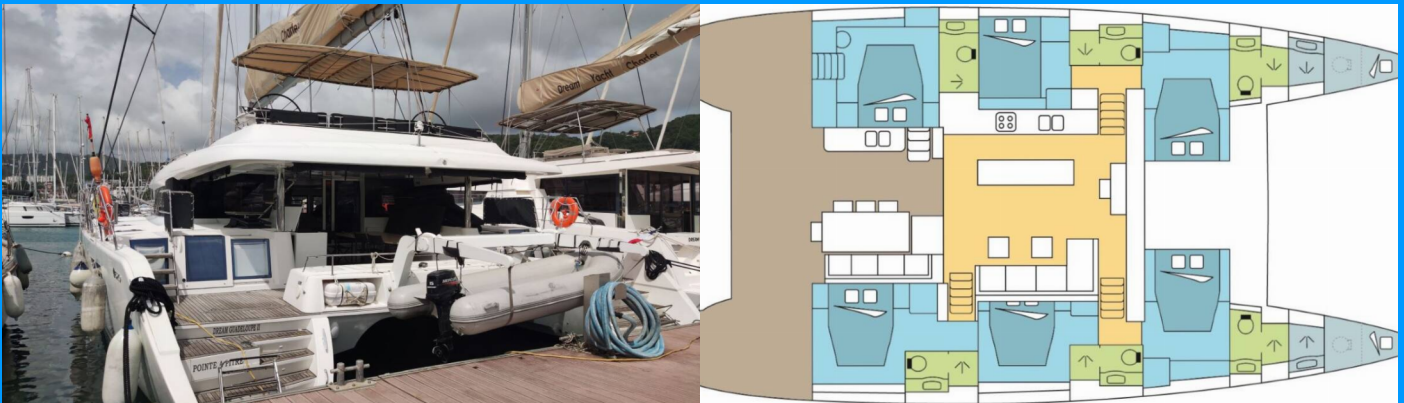

LAGOON 620

DREAM GUADELOUPE II

The Catamaran Lagoon 620 „DREAM GUADELOUPE II“, built in 2019, is moored in Martinique, Le Marin, - Caribbean. The yacht has 6 + 2 cabins, can accommodate 12 + 2 persons and has 6 + 2 toilets/showers.

YACHT SPECIFICATIONS

Charter Base

Martinique, Le Marin, Caribbean

Yacht ID

2561

Brand

Lagoon-Bénéteau

Name

Deck

Bimini top (over flybridge), Cockpit fridge (80 l), Cockpit table, Cockpit/stern, outside shower (with freshwater), Davit (with hydraulic lifts), Dinghy, Electric anchor windlass, Outboard engine, Swimming ladder