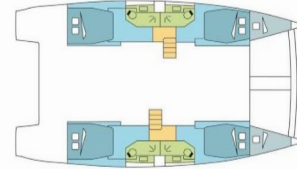

BALI 4.5

SCHIELE

The Catamaran Bali 4.5 „SCHIELE “, built in 2019, is moored in Martinique, Le Marin, - Caribbean. The yacht has 4 + 2 cabins, can accomodate 8 + 2 + 2 persons and has 4 toilets/showers.

YACHT SPECIFICATIONS

Charter Base

Martinique, Le Marin, Caribbean

Yacht ID

2558

Brand

Catana

Name

SCHIELE

Production Year

2019

Length

13.60 m

Cabins

4 + 2

Berths

8 + 2 + 2

Max. Passengers

12

Head/Shower

4

STANDARD YACHT EQUIPMENT

Comfort

Cockpit cushions (+ cushions on the flybridge and sunbathing deck)

Deck

Bimini top (over flybridge), Cockpit table (+ tables in fwd cockpit), Cockpit/stern, outside shower (with hot + cold water), Davit, Dinghy, Electric anchor windlass, Flybridge, Swimming ladder

Entertainment

Fusion radio (with bluetooth), Outdoor speakers

Galley

Ice maker, Refrigerator (full size - 615L with ice maker and dedicated converter)

Interior

Convertible table (saloon), Convertible table in salon, Electric fans in cabins

Navigation

Autopilot (Raymarine), Depthsounder (Raymarine), GPS chart plotter (Raymarine A65), Speedometer (Speed log) (Raymarine), Wind instrument/Anemometer (Raymarine)

Safety

VHF radio (Raymarine)

Sails

Electric winch (1 for mainsail), Lazy bag, Lazy jacks, Self tailing (manual) winch

Yacht electrics

12V Socket, 220V socket, Air Conditioning (220V), Battery charger, Generator, Inverter, Solar panels (100 W), Watermaker - desalinator (120 L/h, 220V), WC pump (electric)