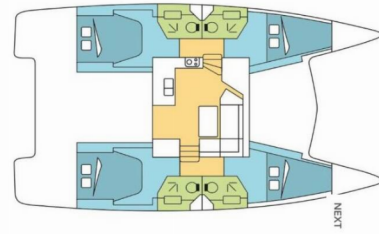

FONTAINE PAJOT LUCIA 40

HARFANG

The Catamaran Fontaine Pajot Lucia 40 „HARFANG “, built in 2020, is moored in Martinique, Le Marin, – Caribbean. The yacht has 4 cabins, can accomodate 8 + 2 persons and has 4 toilets/showers.

HARFANG

Production Year

2020

Length

11.73 m

Cabins

4

Berths