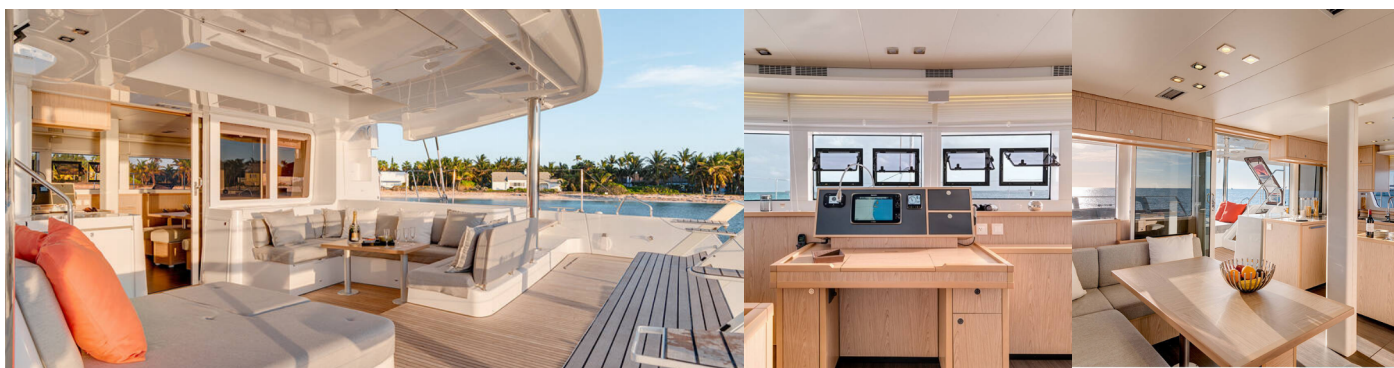

PRICE / WEEKS

26.04. - 17.05.2026

Booked

18.05. - 01.06.2026

Booked

11.06. - 14.06.2026

Booked

29.06. - 05.07.2026

Booked

18.07. - 25.07.2026

Booked

31.07. - 08.08.2026

Booked

08.08. - 22.08.2026

Booked

31.08. - 17.09.2026

Booked

02.10. - 10.10.2026

Booked

10.10. - 17.10.2026

Booked

17.10. - 24.10.2026

Booked

WEB

najachty.pl

PHONE

+48 882 071 532

E-MAIL

biuro@najachty.pl

NAJACHTY

ul. Pi. Świętej Małgorzaty 1-2/42B, 58-100, Świdnica, Poland