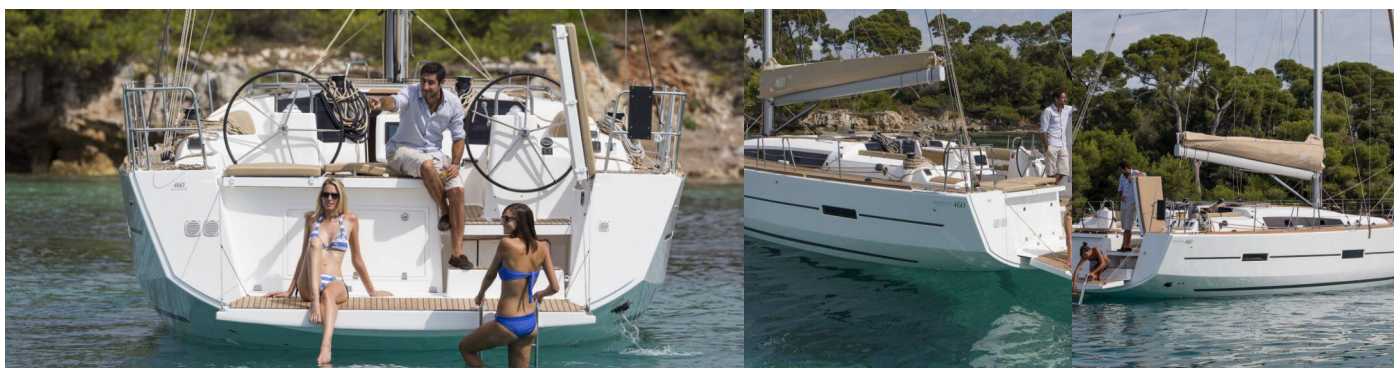

PRICE / WEEKS

31.08. - 17.09.2026

Booked

WEB

najachty.pl

PHONE

+48 882 071 532

E-MAIL

biuro@najachty.pl

NAJACHTY

ul. Pi. Świętej Małgorzaty 1-2/42B, 58-100, Świdnica, Poland