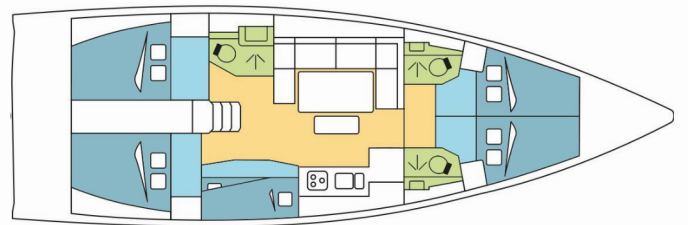

DUFOUR 460 GL

NOLDE

The Sailing yacht Dufour 460 GL „NOLDE“, built in 2019, is moored in St. Martin, Marina de L'Anse Marcel, - Caribbean.

The yacht has 5 cabins, can accommodate 10 + 2 persons and has 3 toilets/showers.