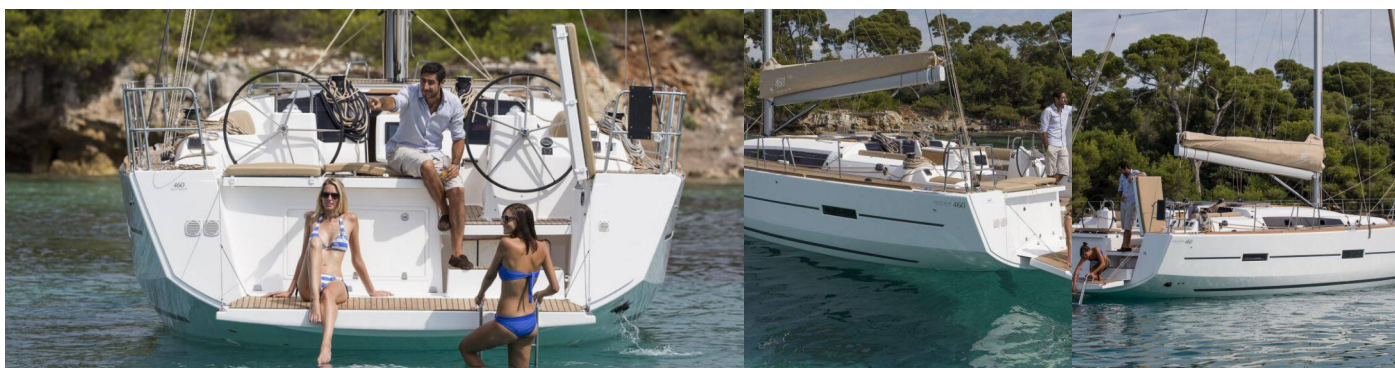

PRICE / WEEKS

10.05. - 23.05.2026

Booked

31.08. - 17.09.2026

Booked

WEB

najachty.pl

PHONE

+48 882 071 532

E-MAIL

biuro@najachty.pl

NAJACHTY

ul. Pi. Świętej Małgorzaty 1-2/42B, 58-100, Świdnica, Poland