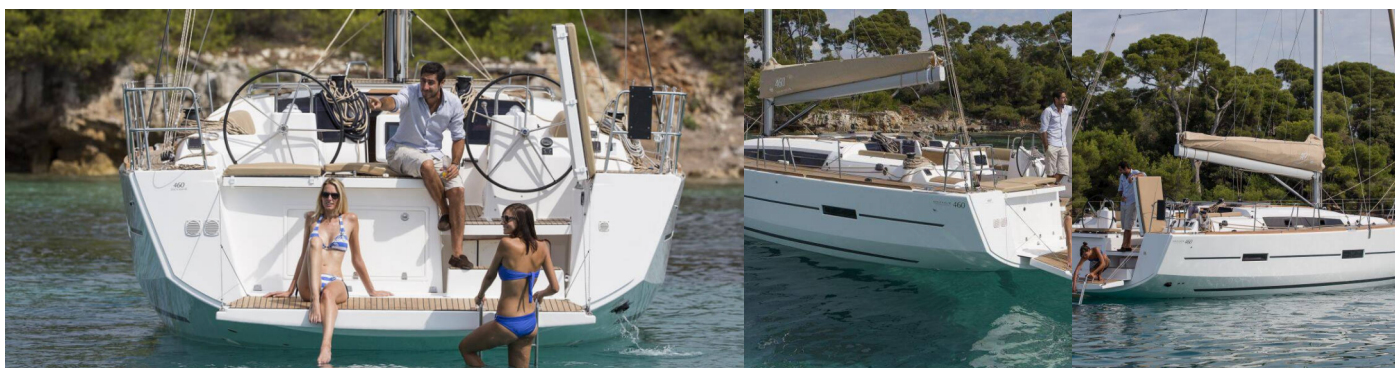

PRICE / WEEKS

19.12. - 26.12.2026

4.226 € ~~4.695 €~~

27.12. - 05.01.2027

Booked

WEB

najachty.pl

PHONE

+48 882 071 532

E-MAIL

biuro@najachty.pl

NAJACHTY

ul. Pi. Świętej Małgorzaty 1-2/42B, 58-100, Świdnica, Poland