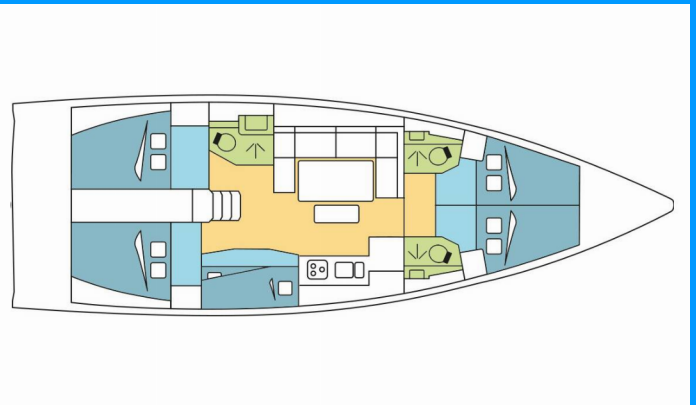

DUFOUR 460 GL

NOLDE

The Sailing yacht Dufour 460 GL „NOLDE“, built in 2019, is moored in St. Martin, Marina de L'Anse Marcel, - Caribbean.

The yacht has 5 cabins, can accommodate 10 + 2 persons and has 3 toilets/showers.

NOLDE

Production Year

2019

Length

14.15 m

Cabins

5

Berths

Deck

Bimini top, Cockpit table, Cockpit/stern, outside shower, Dinghy, Electric anchor windlass, Grill/Barbecue/Plancha, Outboard engine, Sprayhood, Swimming ladder

Entertainment

Outdoor speakers, Radio CD mp3 player