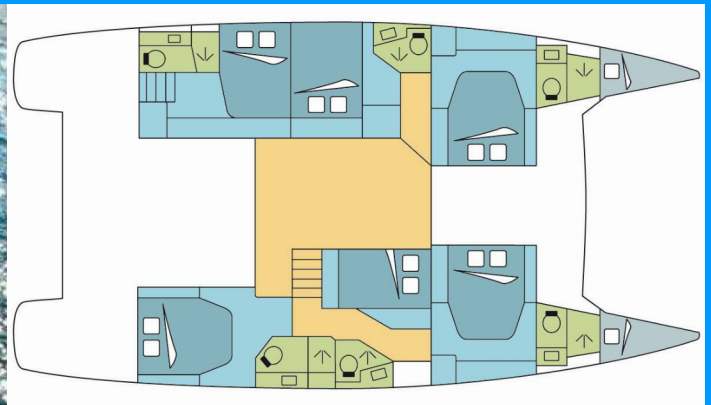

# FONTAINE PAJOT SABA 50

CHRISTOPHINE 2

The Catamaran Fountaine Pajot Saba 50 „CHRISTOPHINE 2 “, built in 2019, is moored in Grenada, Port Louis Marina, - Caribbean. The yacht has 6 + 2 cabins, can accomodate 12 + 2 + 2 persons and has 6 toilets/showers.

**CHRISTOPHINE 2**

Production Year

**2019**

Length

**14.98 m**

Cabins

**6 + 2**

Berths