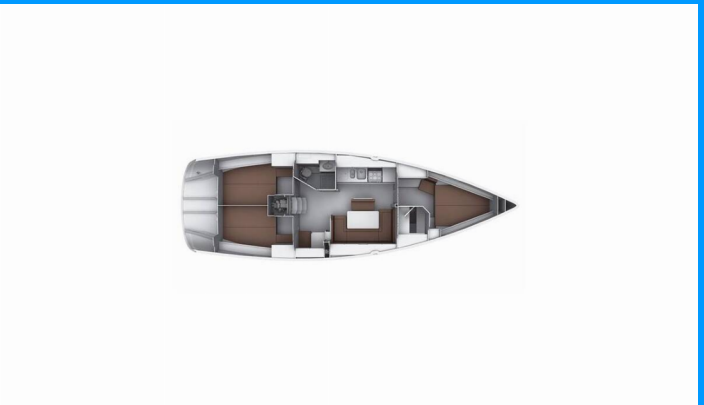

BAVARIA CRUISER 40

Mayla

The Sailing yacht Bavaria Cruiser 40 „Mayla“, built in 2012, is moored in Fethiye, Ece Saray Marina Resort, - Turkey. The yacht has 3 cabins, can accomodate 6 persons and has 2 toilets/showers.

Mayla

Production Year

2012

Length

12.35 m

Cabins

3

Berths

6

Head/Shower

2

STANDARD YACHT EQUIPMENT

Comfort

Bed linen

Deck

Bimini top, Bosun's chair (Safe seat) (boatswain's chair), Cockpit table, Cockpit/stern, outside shower, Dinghy, Electric anchor windlass, Gangway, Main anchor, Sprayhood, Sun tent/cover, Swimming ladder